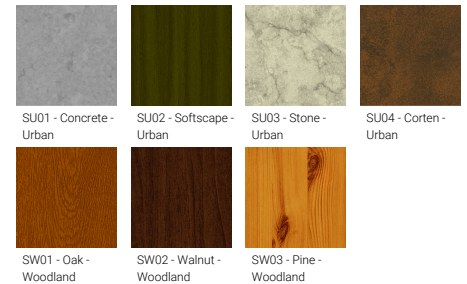

**Optic**

**Product colour**

**Special finishes upon request**

**NYBRO 6 (NYB-80732)**

**Technical information**

<b>Material</b>	Aluminium
<b>Light source</b>	180 & 168 LED
<b>Power</b>	92 W
<b>Lumen</b>	9935 - 11200 lm
<b>Efficacy</b>	108 - 122 lm/W
<b>Driver option</b>	Integral control gear
<b>Driver</b>	Constant current (CC)
<b>Input voltage</b>	220-240 V 50/60 Hz

<b>Optic</b>	O, P
<b>Optic value</b>	Opal, Micro-prismatic
<b>Optic (2nd)</b>	O
<b>Optic (2nd) value</b>	Opal
<b>CCT / CRI</b>	3000K CRI80, 4000K CRI80
<b>Dimming type</b>	On/Off, 1-10V, DALI
<b>Product colours</b>	Black, White, Matt Silver, Concrete - Urban, Softscape - Urban, Stone - Urban, Corten - Urban, Oak - Woodland, Walnut - Woodland, Pine - Woodland
<b>Weight</b>	5.8 kg