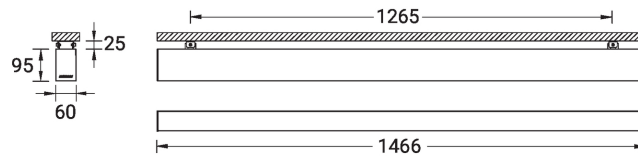

NYBRO 6 (NYB-80732)

Technical information

Material	Aluminium
Light source	180 & 168 LED
Power	92 W
Lumen	9935 - 11200 lm
Efficacy	108 - 122 lm/W
Driver option	Integral control gear
Driver	Constant current (CC)
Input voltage	220-240 V 50/60 Hz

Optic	O, P
Optic value	Opal, Micro-prismatic
Optic (2nd)	O
Optic (2nd) value	Opal
CCT / CRI	3000K CRI80, 4000K CRI80
Dimming type	On/Off, 1-10V, DALI
Product colours	Black, White, Matt Silver, Concrete - Urban, Softscape - Urban, Stone - Urban, Corten - Urban, Oak - Woodland, Walnut - Woodland, Pine - Woodland
Weight	5.8 kg

Operating temperature	-20 °C to 40 °C
MacAdam Ellipse	3 SDCM
Lifetime L90B10 (hours)	> 23,000
Lifetime L80B10 (hours)	> 45,000
Lifetime L80B50 (hours)	> 50,000
Variants (On/Off, 1-10V, DALI)	Compatible with EN/ IEC 60598-2-22: Suitable for emergency installations as central supply, non-maintained (Z0)

NYB-80732