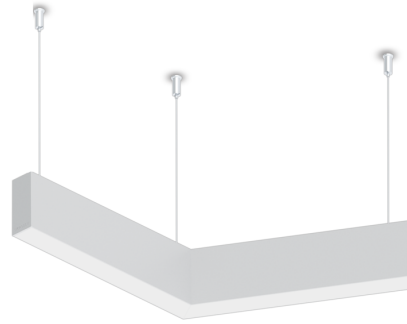

NYBRO 16 (NYB-80832-PE)

Product description

Down - L120° - 40x80 mm - 542 mm

microPrim™

Luminaire Structure

- Die-cast aluminium end-caps and extruded aluminium profile with powder coating
- Passive thermal management
- Stainless steel fasteners in grade 304 with zinc flake coating (ZFC)
- PMMA diffuser with Opal (UGR <19) and micro prismatic (UGR <13) options for better glare control

- Integral control gear
- Cut the connection angle according to the shape complete with electrical wires in white for mounting
- Up and down light distribution options

- Wireless control available through Bluetooth connection
- Daylight and occupancy sensor options

Optic

Product colour

01 - Black (RAL 9011) 03 - White (RAL 9003) 05 - Matt Silver (RAL 9006)

Special finishes upon request

SU01 - Concrete - Urban SU02 - Softscape - Urban SU03 - Stone - Urban SU04 - Corten - Urban

SW01 - Oak - Woodland SW02 - Walnut - Woodland SW03 - Pine - Woodland

NYBRO 16 (NYB-80832-PE)

Technical information

Material	Aluminium
Light source	84 LED
Power	16 W
Lumen	1152 - 1394 lm
Efficacy	72 - 87 lm/W
Driver option	Integral control gear
Driver	Constant current (CC)