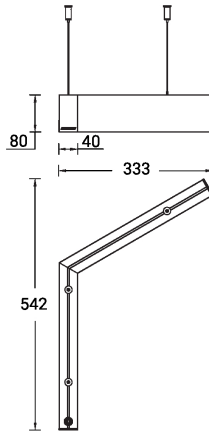

NYBRO 16 (NYB-80832-PE)

Technical information

Material	Aluminium
Light source	84 LED
Power	16 W
Lumen	1152 - 1394 lm
Efficacy	72 - 87 lm/W
Driver option	Integral control gear
Driver	Constant current (CC)

Input voltage	220-240 V 50/60 Hz
Optic	O, P
Optic value	Opal, Micro-prismatic
CCT / CRI	3000K CRI80, 4000K CRI80
Dimming type	On/Off, DALI
Product colours	Black, White, Matt Silver, Concrete - Urban, Softscape - Urban, Stone - Urban, Corten - Urban, Oak - Woodland, Walnut - Woodland, Pine - Woodland
Weight	1.8 kg

Operating temperature	-20 °C to 40 °C
MacAdam Ellipse	3 SDCM
Lifetime L90B10 (hours)	> 23,000
Lifetime L80B10 (hours)	> 45,000
Lifetime L80B50 (hours)	> 50,000
Variants (On/Off, DALI)	Compatible with EN/ IEC 60598-2-22: Suitable for emergency installations as central supply, non-maintained (Z0)

NYB-80832-PE