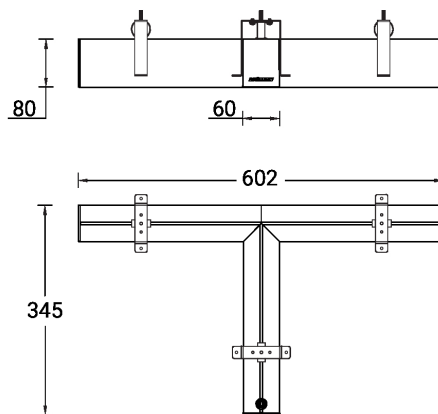

**NYBRO 17 (NYB-80911-RE)**

**Product description**

Down - T90° corner - 60x80 mm - 345 mm - Trimless

microPrim™

**Luminaire Structure**

- Die-cast aluminium end-caps and extruded aluminium profile with powder coating
- Passive thermal management
- Stainless steel fasteners in grade 304 with zinc flake coating (ZFC)
- PMMA diffuser with Opal (UGR <19) and micro prismatic (UGR <13) options for better glare control
- Integral control gear
- Cut the connection angle according to the shape
- Stainless steel brackets and screws for mounting
- Down light distribution only
- Wireless control available through Bluetooth connection
- Daylight and occupancy sensor options

SW01 - Oak - Woodland    SW02 - Walnut - Woodland    SW03 - Pine - Woodland

**NYBRO 17 (NYB-80911-RE)**

**Technical information**

<b>Material</b>	Aluminium
<b>Light source</b>	108 LED
<b>Power</b>	15 W
<b>Lumen</b>	1476 - 1850 lm
<b>Efficacy</b>	98 - 123 lm/W
<b>Driver option</b>	Integral control gear
<b>Driver</b>	Constant current (CC)

NYB-80911-RE

**NYBRO 17** (NYB-80911-RE)**Accessory**

---

---

Trimless-recessed mounting  
bracket (60 mm Down profile)  
**A82581**

---

---

Continuous-coupler bracket  
(60/70 mm Down & 60 mm  
Down & Up profile)  
**A81581**