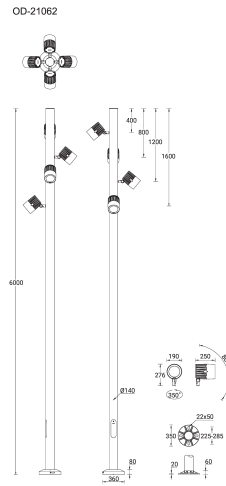

ODESSA 21 (OD-21062)

Product description

Large - Supplied with specific 6 m cylindrical, straight aluminium pole: APD160140-OD

microPrim™

Luminaire Structure

- Die-cast aluminium housing
- Pre-treated before powder coating ensuring high corrosion resistance
- Single cable entry
- One cable gland supplied with 2 m of 3x1.0 sqmm outdoor cable
- Stainless steel fasteners in grade 304 with zinc flake coating (ZFC)
- Durable silicone rubber gasket
- High-efficiency optical reflector
- Clear toughened glass
- Integral control gear
- Maximum wind load resistance is 160 km/h

Optic

Product colour

Special finishes upon request

ODESSA 21 (OD-21062)

Technical information

Material	Aluminium
Light source	4 x 1 COB
Power	280 W
Lumen	29696 - 34744 lm
Efficacy	108 - 126 lm/W
Driver option	Integral control gear
Driver	Constant current (CC)
Input voltage	220-240 V 50/60 Hz

Optic	N, M, W, VW
Optic value	20°, 32°, 43°, 69°
CCT / CRI	2700K CRI80, 3000K CRI80, 4000K CRI80
Bug	B3-U0-G1, B4-U0-G0
ULR	<1%
ULOR	<1%
CIE flux code n°3	100, 99
Dimming type	On/Off, 1-10V, DALI

Product colours	Black, Dark Grey, White, Matt Silver, Bronze, Concrete - Urban, Softscape - Urban, Stone - Urban, Corten - Urban, Oak - Woodland, Walnut - Woodland, Pine - Woodland
Weight	50.0 kg
Operating temperature	-20 °C to 40 °C
EPA (m2)	1.029
Cable	One cable gland supplied with 2 m of 3x1.0 sqmm outdoor cable
Through wiring	Single cable entry
Lens / Reflector / Optic	High-efficiency optical reflector, Clear toughened glass
Variants (On/Off, DALI)	Compatible with EN/ IEC 60598-2-22: Suitable for emergency installations as central supply, non-maintained (Z0)

Pole (required)

6 m - Cylindrical, straight
aluminium pole for ODESSA
APD160140-OD