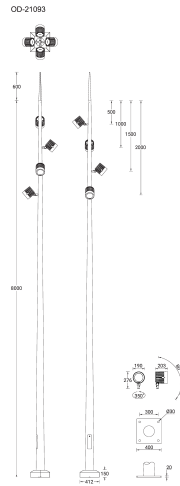

ODESSA 24 (OD-21093)

Product description

Large - Supplied with specific 8 m cylindrical, tapered galvanised steel pole: SPT180176-OD

microPrim™

Luminaire Structure

- Die-cast aluminium housing
- Pre-treated before powder coating ensuring high corrosion resistance
- Single cable entry
- One cable gland supplied with 2 m of 3x1.0 sqmm outdoor cable
- Stainless steel fasteners in grade 304 with zinc flake coating (ZFC)
- Durable silicone rubber gasket
- High-efficiency PMMA lens
- Clear toughened glass
- Integral control gear
- Maximum wind load resistance is 160 km/h
- RGBW available upon request

Optic

VN

Product colour

Special finishes upon request

ODESSA 24 (OD-21093)

Technical information

Material	Aluminium
Light source	4 x 7 LED
Power	240 W
Lumen	21804 - 23416 lm
Efficacy	88 - 94 lm/W
Driver option	Integral control gear
Driver	Constant current (CC)
Input voltage	220-240 V 50/60 Hz
Optic	VN
Optic value	8°

Cable	One cable gland supplied with 2 m of 3x1.0 sqmm outdoor cable
Through wiring	Single cable entry
Lens / Reflector / Optic	High-efficiency PMMA lens, Clear toughened glass
MacAdam Ellipse	3 SDCM
Lifetime L90B10 (hours)	> 109,000
Lifetime L80B10 (hours)	> 109,000
Lifetime L80B50 (hours)	> 109,000
Variants (On/Off)	Compatible with EN/ IEC 60598-2-22: Suitable for emergency installations as central supply, non-maintained (Z0)

Pole (required)

8 m - Cylindrical, tapered
galvanised steel pole for
ODESSA
SPT180176-OD
