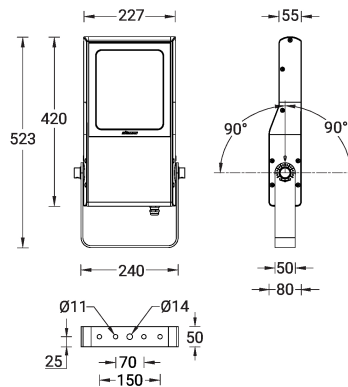

PITTSBURGH 1 (PIB-50003) (Version 1)

Technical information

Material	Aluminium
Light source	36 LED
Power	73 W
Lumen	6228 - 10381 lm
Efficacy	85 - 142 lm/W
Driver option	Integral control gear
Driver	Constant current (CC)
Input voltage	220-240V 50/60Hz
Optic	VN, N, M, W, VW, EW, E, T1, T2, T3, T4, ME

Optic value	5°, 12°, 25°, 53°, 65°, 106°, 94°x28°, 145°x67°, 137°x40°, 132°x32°, 94°x64°, 124°x60°
CCT / CRI	3000K CRI80, 4000K CRI80
Bug	B1-U0-G1, B2-U0-G1, B2-U0-G2, B3-U0-G0, B3-U0-G1, B4-U0-G0, B4-U0-G1
ULR	<1%
ULOR	<1%
CIE flux code n°3	100, 97, 98, 99
Dimming type	On/Off, 1-10V, DALI
Product colours	Black, Dark Grey, White, Matt Silver, Bronze, Concrete - Urban, Softscape - Urban, Stone - Urban, Corten - Urban, Oak - Woodland, Walnut - Woodland, Pine - Woodland
Weight	5.5 kg

Operating temperature	-20 °C to 50 °C
EPA (m2)	0.101
Cable	One IP68 connector supplied with 0.2 m of 3x1.0 sqmm outdoor cable
Through wiring	Single cable entry, through wiring upon request
Lens / Reflector / Optic	High-efficiency polycarbonate lens, Clear toughened glass
MacAdam Ellipse	3 SDCM
Lifetime L90B10 (hours)	> 120,000
Variants (On/Off, 1-10V, DALI)	Compatible with EN/ IEC 60598-2-22: Suitable for emergency installations as central supply, non-maintained (Z0)

PIB-50003