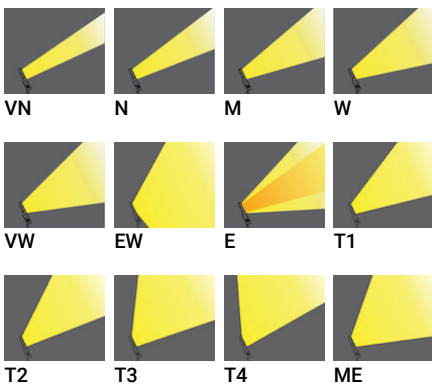

**PITTSBURGH 1 (PIB-50003) (Version 1)**

**Product description**

Small

microPrim™

**Luminaire Structure**

- Extruded aluminium housing
- Pre-treated before powder coating ensuring high corrosion resistance
- Galvanized steel arm mounted
- Thermal heat dissipation body
- Single cable entry, through wiring upon request
- One IP68 connector supplied with 0.2 m of 3x1.0 sqmm outdoor cable
- Stainless steel fasteners in grade 304 with zinc flake coating (ZFC)
- Durable silicone rubber gasket
- High-efficiency polycarbonate lens
- Clear toughened glass
- Integral control gear
- Surge protection 10kV

**Optic**

**Product colour**

**Special finishes upon request**

**PITTSBURGH 1 (PIB-50003) (Version 1)**

**Technical information**

<b>Material</b>	Aluminium
<b>Light source</b>	36 LED
<b>Power</b>	73 W
<b>Lumen</b>	6228 - 10381 lm
<b>Efficacy</b>	85 - 142 lm/W
<b>Driver option</b>	Integral control gear
<b>Driver</b>	Constant current (CC)
<b>Input voltage</b>	220-240V 50/60Hz
<b>Optic</b>	VN, N, M, W, VW, EW, E, T1, T2, T3, T4, ME

<b>Optic value</b>	5°, 12°, 25°, 53°, 65°, 106°, 94°x28°, 145°x67°, 137°x40°, 132°x32°, 94°x64°, 124°x60°
<b>CCT / CRI</b>	3000K CRI80, 4000K CRI80
<b>Bug</b>	B1-U0-G1, B2-U0-G1, B2-U0-G2, B3-U0-G0, B3-U0-G1, B4-U0-G0, B4-U0-G1
<b>ULR</b>	<1%
<b>ULOR</b>	<1%
<b>CIE flux code n°3</b>	100, 97, 98, 99
<b>Dimming type</b>	On/Off, 1-10V, DALI
<b>Product colours</b>	Black, Dark Grey, White, Matt Silver, Bronze, Concrete - Urban, Softscape - Urban, Stone - Urban, Corten - Urban, Oak - Woodland, Walnut - Woodland, Pine - Woodland
<b>Weight</b>	5.5 kg