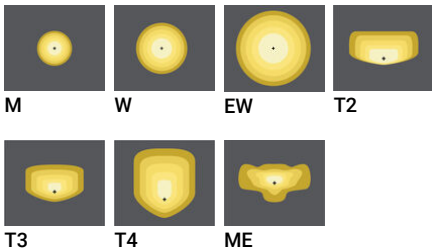

STEAMER 12 (SE-90032)

Product description

Round - Large

Luminaire Structure

- Die-cast aluminium housing
- Pre-treated before powder coating ensuring high corrosion resistance
- Single cable entry
- One IP68 connector supplied with 0.5 m of 3x1.0 sqmm outdoor cable
- Stainless steel fasteners in grade 304 with zinc flake coating (ZFC)
- Durable silicone rubber gasket
- Clear toughened glass
- High-efficiency PMMA lens
- Integral control gear
- Surge protection 10kV

Optic

Product colour

Special finishes upon request

STEAMER 12 (SE-90032)

Technical information

Material	Aluminium
Light source	96 LED
Power	209 W
Lumen	23616 - 28820 lm
Efficacy	113 - 138 lm/W
Driver option	Integral control gear
Driver	Constant current (CC)
Input voltage	220-240 V 50/60 Hz
Optic	M, W, EW, T2, T3, T4, ME
Optic value	30°, 57°, 105°x115°, 136°x51°, 119°x86°, 102°x74°, 137°x58°