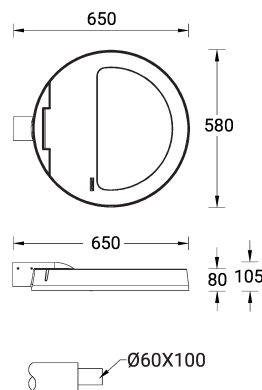

STEAMER 12 (SE-90032)

Technical information

Material	Aluminium
Light source	96 LED
Power	209 W
Lumen	23616 - 28820 lm
Efficacy	113 - 138 lm/W
Driver option	Integral control gear
Driver	Constant current (CC)
Input voltage	220-240 V 50/60 Hz
Optic	M, W, EW, T2, T3, T4, ME
Optic value	30°, 57°, 105°x115°, 136°x51°, 119°x86°, 102°x74°, 137°x58°

CCT / CRI	2700K CRI80, 3000K CRI80, 4000K CRI80
Bug	B3-U0-G3, B4-U0-G1, B5-U0-G1
ULR	0%, <1%
ULOR	0%, <1%
CIE flux code n°3	97, 98, 99
Dimming type	On/Off, 1-10V, DALI
Product colours	Black, Dark Grey, White, Matt Silver, Bronze, Concrete - Urban, Softscape - Urban, Stone - Urban, Corten - Urban, Oak - Woodland, Walnut - Woodland, Pine - Woodland
Weight	15.4 kg
Operating temperature	-20 °C to 50 °C
EPA (m2)	0.070

Cable	One IP68 connector supplied with 0.5 m of 3x1.0 sqmm outdoor cable
Through wiring	Single cable entry
Lens / Reflector / Optic	Clear toughened glass, High-efficiency PMMA lens
MacAdam Ellipse	3 SDCM
Lifetime L90B10 (hours)	> 90,000
Lifetime L80B10 (hours)	> 90,000
Lifetime L80B50 (hours)	> 90,000
Variants (1-10V, DALI)	Compatible with EN/ IEC 60598-2-22: Suitable for emergency installations as central supply, non-maintained (Z0)

SE-90032