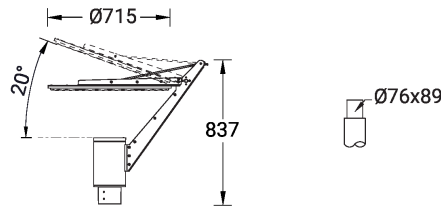

SYNDY 4 (SY-21093)

Technical information

Material	Aluminium
Light source	1 COB
Power	39 W
Lumen	2221 - 2787 lm
Efficacy	57 - 71 lm/W
Driver option	Integral control gear
Driver	Constant current (CC)
Input voltage	220-240 V 50/60 Hz
Optic	G

Optic value	52°x 55°
CCT / CRI	3000K, 4000K
Bug	B2-U3-G0
ULR	3%
ULOR	3%
CIE flux code n°3	100
Dimming type	On/Off, 1-10V, DALI
Product colours	Black, Dark Grey, White, Matt Silver, Bronze, Concrete - Urban, Softscape - Urban, Stone - Urban, Corten - Urban, Oak - Woodland, Walnut - Woodland, Pine - Woodland
Weight	31.1 kg

Operating temperature	-20 °C to 40 °C
Cable	One IP68 connector supplied with 0.2 m of 3x1.0 sqmm outdoor cable
Through wiring	Single cable entry
Lens / Reflector / Optic	Clear toughened glass, Aluminium parabolic reflector on the top of luminaire
MacAdam Ellipse	3 SDCM
Lifetime L90B10 (hours)	> 50,700
Lifetime L80B10 (hours)	> 63,500
Lifetime L80B50 (hours)	> 63,500
Variants (1-10V, DALI)	Compatible with EN/ IEC 60598-2-22: Suitable for emergency installations as central supply, non-maintained (Z0)

SY-21093