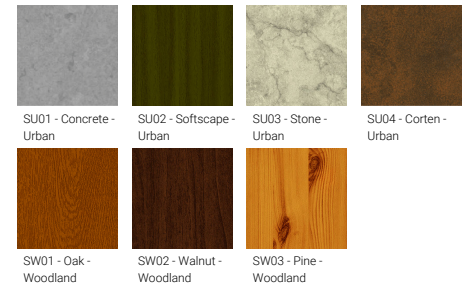

Special finishes upon request