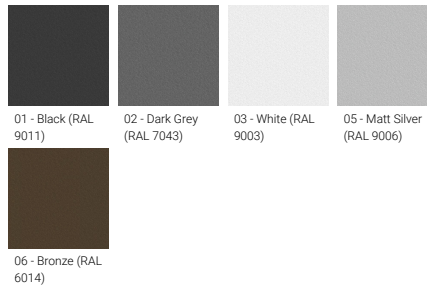

SYNDY 4 (SY-21093)

Product description

Round - Supplied with a cylindrical, straight aluminium pole - Height options: 4 - 6 m

microPrim™

Luminaire Structure

- Die-cast aluminium housing
- Pre-treated before powder coating ensuring high corrosion resistance
- Extruded aluminium column
- Single cable entry
- One IP68 connector supplied with 0.2 m of 3x1.0 sqmm outdoor cable
- Stainless steel fasteners in grade 304 with zinc flake coating (ZFC)
- Durable silicone rubber gasket
- Clear toughened glass
- Aluminium parabolic reflector on the top of luminaire
- Integral control gear
- Maximum wind load resistance is 120 km/h

Optic

G

Product colour