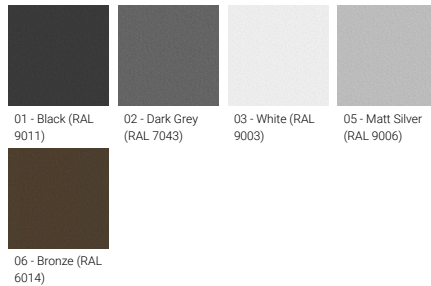

Optic

G

Product colour

Special finishes upon request

VANCOUVER 37 (VA-10073) (Version 1)

Technical information

Material	Aluminium
Light source	1 COB
Power	20 W
Lumen	1287 - 1355 lm
Efficacy	64 - 68 lm/W
Driver option	Integral control gear
Driver	Constant current (CC)
Input voltage	220-240 V 50/60 Hz
Optic	G

Optic value	137°
CCT / CRI	3000K CRI80, 4000K CRI80
Bug	B1-U1-G1
ULR	0.47, 1%
ULOR	0.47, 1%
CIE flux code n°3	91
Dimming type	On/Off, 1-10V, DALI
Product colours	Black, Dark Grey, White, Matt Silver, Bronze, Concrete - Urban, Softscape - Urban, Stone - Urban, Corten - Urban, Oak - Woodland, Walnut - Woodland, Pine - Woodland
Weight	4.4 kg