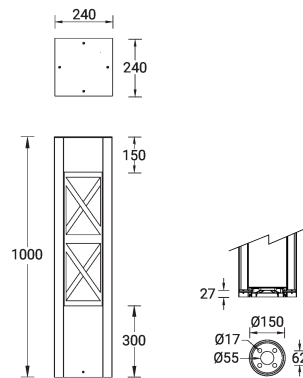

VANCOUVER 37 (VA-10073) (Version 1)

Technical information

Material	Aluminium
Light source	1 COB
Power	20 W
Lumen	1287 - 1355 lm
Efficacy	64 - 68 lm/W
Driver option	Integral control gear
Driver	Constant current (CC)
Input voltage	220-240 V 50/60 Hz
Optic	G

Optic value	137°
CCT / CRI	3000K CRI80, 4000K CRI80
Bug	B1-U1-G1
ULR	0.47, 1%
ULOR	0.47, 1%
CIE flux code n°3	91
Dimming type	On/Off, 1-10V, DALI
Product colours	Black, Dark Grey, White, Matt Silver, Bronze, Concrete - Urban, Softscape - Urban, Stone - Urban, Corten - Urban, Oak - Woodland, Walnut - Woodland, Pine - Woodland
Weight	4.4 kg

Operating temperature	-20 °C to 40 °C
Cable	One IP68 connector supplied with 0.2 m of 3x1.0 sqmm outdoor cable
Through wiring	Single cable entry
Lens / Reflector / Optic	High-efficiency polycarbonate lens, Clear toughened glass
MacAdam Ellipse	3 SDCM
Lifetime L90B10 (hours)	> 61,000
Variants (On/Off, 1-10V, DALI)	Compatible with EN/ IEC 60598-2-22: Suitable for emergency installations as central supply, non-maintained (Z0)

VA-10073