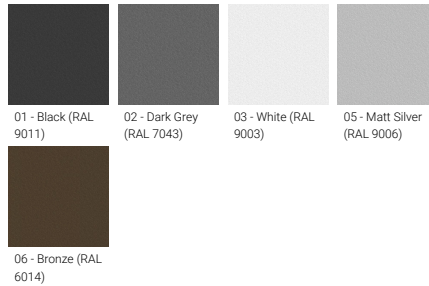

Optic

G

Product colour

Special finishes upon request

VERANDA 3 (VR-70294)

Technical information

Material	Aluminium
Light source	2 x 1 COB
Power	16 W
Lumen	776 - 836 lm
Efficacy	24 - 26 lm/W
Driver option	Integral control gear
Driver	Constant current (CC)

Input voltage	220-240 V 50/60 Hz
Optic	G
Optic value	90° / 90°
CCT / CRI	3000K CRI80, 4000K CRI80
Dimming type	On/Off, 1-10V, DALI
Product colours	Black, Dark Grey, White, Matt Silver, Bronze, Concrete - Urban, Softscape - Urban, Stone - Urban, Corten - Urban, Oak - Woodland, Walnut - Woodland, Pine - Woodland
Weight	5.8 kg