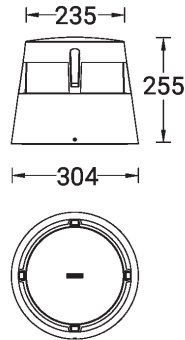

VERANDA 3 (VR-70294)

Technical information

Material	Aluminium
Light source	2 x 1 COB
Power	16 W
Lumen	776 - 836 lm
Efficacy	24 - 26 lm/W
Driver option	Integral control gear
Driver	Constant current (CC)

Input voltage	220-240 V 50/60 Hz
Optic	G
Optic value	90° / 90°
CCT / CRI	3000K CRI80, 4000K CRI80
Dimming type	On/Off, 1-10V, DALI
Product colours	Black, Dark Grey, White, Matt Silver, Bronze, Concrete - Urban, Softscape - Urban, Stone - Urban, Corten - Urban, Oak - Woodland, Walnut - Woodland, Pine - Woodland
Weight	5.8 kg

Operating temperature	-20 °C to 40 °C
Cable	One IP68 connector supplied with 0.2 m of 3x1.0 sqmm outdoor cable
Through wiring	Single cable entry
Lens / Reflector / Optic	High-efficiency polycarbonate lens
MacAdam Ellipse	3 SDCM
Lifetime L90B10 (hours)	> 50,000
Variants (On/Off, 1-10V, DALI)	Compatible with EN/ IEC 60598-2-22: Suitable for emergency installations as central supply, non-maintained (Z0)

Veranda 3