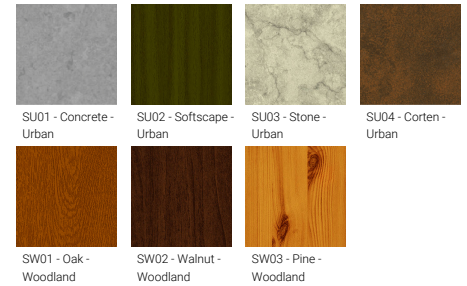

Optic

G

Product colour

Special finishes upon request

VERANDA 3 (VR-70294)

Technical information

Material	Aluminium
Light source	2 x 1 COB
Power	16 W
Lumen	776 - 836 lm
Efficacy	24 - 26 lm/W
Driver option	Integral control gear
Driver	Constant current (CC)

Input voltage	220-240 V 50/60 Hz
Optic	G
Optic value	90° / 90°
CCT / CRI	3000K CRI80, 4000K CRI80
Dimming type	On/Off, 1-10V, DALI
Product colours	Black, Dark Grey, White, Matt Silver, Bronze, Concrete - Urban, Softscape - Urban, Stone - Urban, Corten - Urban, Oak - Woodland, Walnut - Woodland, Pine - Woodland
Weight	5.8 kg