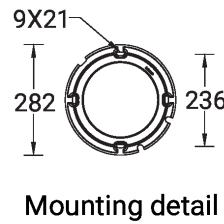

VERANDA 3 (VR-70294)

Technical information

Material	Aluminium
Light source	2 x 1 COB
Power	16 W
Lumen	776 - 836 lm
Efficacy	24 - 26 lm/W
Driver option	Integral control gear
Driver	Constant current (CC)

Input voltage	220-240 V 50/60 Hz
Optic	G
Optic value	90° / 90°
CCT / CRI	3000K CRI80, 4000K CRI80
Dimming type	On/Off, 1-10V, DALI
Product colours	Black, Dark Grey, White, Matt Silver, Bronze, Concrete - Urban, Softscape - Urban, Stone - Urban, Corten - Urban, Oak - Woodland, Walnut - Woodland, Pine - Woodland
Weight	5.8 kg

Operating temperature	-20 °C to 40 °C
Cable	One IP68 connector supplied with 0.2 m of 3x1.0 sqmm outdoor cable
Through wiring	Single cable entry
Lens / Reflector / Optic	High-efficiency polycarbonate lens
MacAdam Ellipse	3 SDCM
Lifetime L90B10 (hours)	> 50,000
Variants (On/Off, 1-10V, DALI)	Compatible with EN/ IEC 60598-2-22: Suitable for emergency installations as central supply, non-maintained (Z0)

Veranda 3