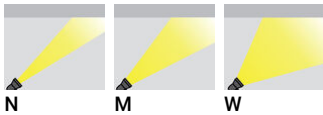

**ANNET 1 (AE-50177)****Product description**

Without remote box IP-rated - With remote driver -  
Constant current (CC) 700 mA

**Luminaire Structure**

- Stainless steel body in grade 316
- Single cable entry
- One cable gland supplied with 2 m of 2x1.0 sqmm outdoor cable
- Stainless steel fasteners in grade 316
- Durable silicone rubber gasket
- Clear toughened glass
- Remote driver (included)
- Remote box IP-rated is not included and is to be ordered separately for constant current (CC) products
- Luminaire must be submerged when operational
- Maximum depth 2 m
- Outdoor cable needs to be ordered with a specific length

**Optic****Product colour**

00 - Stainless Steel

**ANNET 1 (AE-50177)**

**Technical information**

<b>Material</b>	Stainless Steel
<b>Light source</b>	3 LED
<b>Power</b>	8 W
<b>Lumen</b>	506 - 779 lm
<b>Efficacy</b>	63 - 97 lm/W
<b>Driver option</b>	Remote driver (included)
<b>Driver</b>	Constant current (CC)
<b>Input voltage</b>	700 mA, 9 VDC