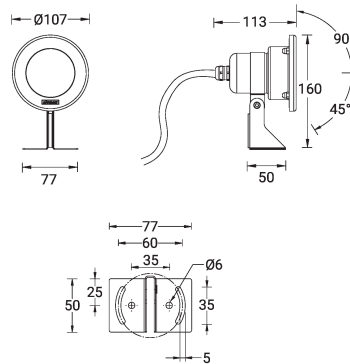

ANNET 1 (AE-50177)

Technical information

Material	Stainless Steel
Light source	3 LED
Power	8 W
Lumen	506 - 779 lm
Efficacy	63 - 97 lm/W
Driver option	Remote driver (included)
Driver	Constant current (CC)
Input voltage	700 mA, 9 VDC

Optic	N, M, W
Optic value	28°, 32°, 51°
CCT / CRI	3000K CRI80, 4000K CRI80
Bug	B1-U0-G0
ULR	6%, <1%
ULOR	6%, <1%
CIE flux code n°3	100
Dimming type	On/Off, 1-10V, DALI

Product colours	Stainless Steel
Weight	1.1 kg
Operating temperature	-20 °C to 50 °C
Cable	One cable gland supplied with 2 m of 2x1.0 sqmm outdoor cable
Through wiring	Single cable entry
Lens / Reflector / Optic	Clear toughened glass

AE-50177