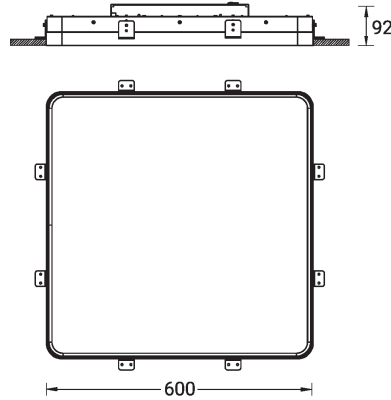

ARDEN 2 (ARD-80132)

Technical information

Material	Aluminium
Light source	672 LED
Power	73 W
Lumen	8704 - 9887 lm
Efficacy	119 - 135 lm/W
Driver option	Remote driver (included)
Driver	Constant current (CC)
Input voltage	220-240 V 50/60 Hz
Optic	O, P

Optic value	108°, 93°
CCT / CRI	3000K CRI80, 4000K CRI80
Bug	B3-U0-G1
ULR	<1%
ULOR	<1%
CIE flux code n°3	96, 97
Dimming type	On/Off, 1-10V, DALI
Product colours	Black, White, Matt Silver, Concrete - Urban, Softscape - Urban, Stone - Urban, Corten - Urban, Oak - Woodland, Walnut - Woodland, Pine - Woodland
Weight	6.4 kg

Operating temperature	-20 °C to 40 °C
Lens / Reflector / Optic	PMMA diffuser with Opal (UGR <19) and micro prismatic (UGR <13) options for better glare control
MacAdam Ellipse	3 SDCM
Lifetime L90B10 (hours)	> 23,000
Lifetime L80B10 (hours)	> 45,000
Lifetime L80B50 (hours)	> 50,000
Variants (On/Off, 1-10V, DALI)	Compatible with EN/ IEC 60598-2-22: Suitable for emergency installations as central supply, non-maintained (Z0)

ARD-80132