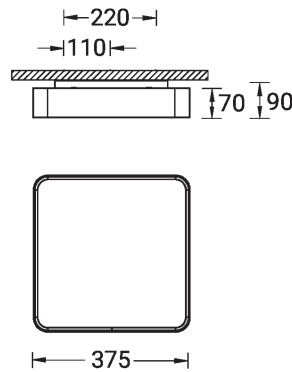

ARDEN 3 (ARD-80211)

Technical information

Material	Aluminium
Light source	288 LED
Power	27 W
Lumen	2821 - 3154 lm
Efficacy	104 - 117 lm/W
Driver option	Integral control gear
Driver	Constant current (CC)
Input voltage	220-240 V 50/60 Hz
Optic	O, P

Optic value	108°, 93°
CCT / CRI	3000K CRI80, 4000K CRI80
Bug	B1-U0-G1, B2-U0-G1
ULR	<1%
ULOR	<1%
CIE flux code n°3	96, 97
Dimming type	On/Off, 1-10V, DALI
Product colours	Black, White, Matt Silver, Concrete - Urban, Softscape - Urban, Stone - Urban, Corten - Urban, Oak - Woodland, Walnut - Woodland, Pine - Woodland
Weight	3.8 kg

Operating temperature	-20 °C to 40 °C
Lens / Reflector / Optic	PMMA diffuser with Opal (UGR <19) and micro prismatic (UGR <13) options for better glare control
MacAdam Ellipse	3 SDCM
Lifetime L90B10 (hours)	> 23,000
Lifetime L80B10 (hours)	> 45,000
Lifetime L80B50 (hours)	> 50,000
Variants (1-10V, DALI)	Compatible with EN/ IEC 60598-2-22: Suitable for emergency installations as central supply, non-maintained (ZO)

ARD-80211