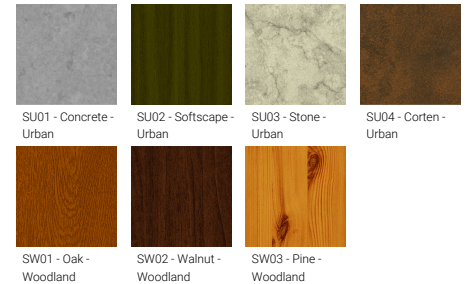

Optic

Product colour

Special finishes upon request

ARDEN 3 (ARD-80211)

Technical information

Material	Aluminium
Light source	288 LED
Power	27 W
Lumen	2821 - 3154 lm
Efficacy	104 - 117 lm/W
Driver option	Integral control gear
Driver	Constant current (CC)
Input voltage	220-240 V 50/60 Hz
Optic	O, P

Optic value	108°, 93°
CCT / CRI	3000K CRI80, 4000K CRI80
Bug	B1-U0-G1, B2-U0-G1
ULR	<1%
ULOR	<1%
CIE flux code n°3	96, 97
Dimming type	On/Off, 1-10V, DALI
Product colours	Black, White, Matt Silver, Concrete - Urban, Softscape - Urban, Stone - Urban, Corten - Urban, Oak - Woodland, Walnut - Woodland, Pine - Woodland
Weight	3.8 kg