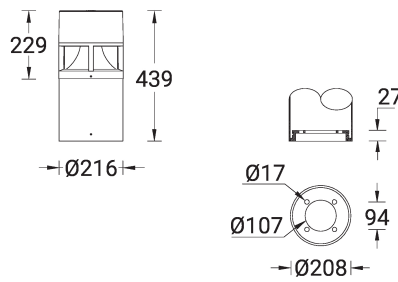

COLUMBUS 3 (CO-70098-2)

Technical information

Material	Aluminium
Light source	1 COB
Power	41 W
Lumen	983 - 995 lm
Efficacy	24 lm/W
Driver option	Integral control gear
Driver	Constant current (CC)
Input voltage	220-240 V 50/60 Hz
Optic	G

Optic value	115°x 129°
CCT / CRI	3000K CRI80, 4000K CRI80
Bug	B1-U3-G1
ULR	21%
ULOR	21%
CIE flux code n°3	88
Dimming type	On/Off, 1-10V, DALI
Product colours	Black, Dark Grey, White, Matt Silver, Bronze, Concrete - Urban, Softscape - Urban, Stone - Urban, Corten - Urban, Oak - Woodland, Walnut - Woodland, Pine - Woodland
Weight	6.7 kg

Operating temperature	-20 °C to 40 °C
Cable	One IP68 connector supplied with 0.2 m of 3x1.0 sqmm outdoor cable
Through wiring	Single cable entry
Lens / Reflector / Optic	Anodised, high-purity aluminium reflector, Clear UV-stabilised polycarbonate diffuser
MacAdam Ellipse	3 SDCM
Lifetime L90B10 (hours)	> 55,000
Variants (1-10V, DALI)	Compatible with EN/ IEC 60598-2-22: Suitable for emergency installations as central supply, non-maintained (Z0)

CO-70098-2