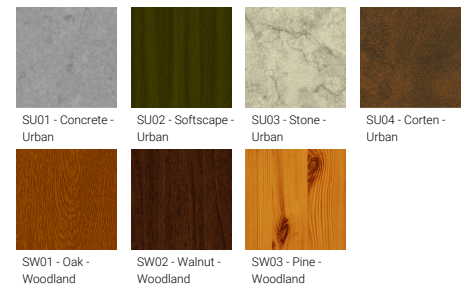

FORREY 3 (FOR-10111-SB)

Product description

Ø186 - 1179 mm - With shade & opal diffuser - With integrated security core (Anti-traffic)

Luminaire Structure

- Die-cast aluminium housing and frame
- Extruded aluminium column
- Pre-treated before powder coating ensuring high corrosion resistance
- Models with shade will have colour white coating at inside of shade luminaire and outside surface coating according to colour of luminaire
- Single cable entry
- One IP68 connector supplied with 0.2 m of 3x1.0 sqmm outdoor cable
- Stainless steel fasteners in grade 304 with zinc flake coating (ZFC)
- Durable silicone rubber gasket
- White coated aluminium reflector on the top of luminaire
- Opal UV-stabilised polycarbonate diffuser
- Integral control gear
- FORREY luminaires with opal lens and colder than 3000K CCT do not meet the IDA certification requirements

Optic

G

Product colour

Special finishes upon request

FORREY 3 (FOR-10111-SB)

Technical information

Light source	160 LED
Power	50 W
Lumen	4036 - 4340 lm
Efficacy	80 - 86 lm/W
Driver option	Integral control gear
Driver	Constant current (CC)
Input voltage	220-240 V 50/60 Hz
Optic	G

Optic value	360°
CCT / CRI	3000K CRI80, 4000K CRI80
Dimming type	On/Off, 1-10V, DALI
Product colours	Black, Dark Grey, White, Matt Silver, Bronze, Concrete - Urban, Softscape - Urban, Stone - Urban, Corten - Urban, Oak - Woodland, Walnut - Woodland, Pine - Woodland
Weight	38.0 kg
Operating temperature	-20 °C to 40 °C
Cable	One IP68 connector supplied with 0.2 m of 3x1.0 sqmm outdoor cable
Through wiring	Single cable entry