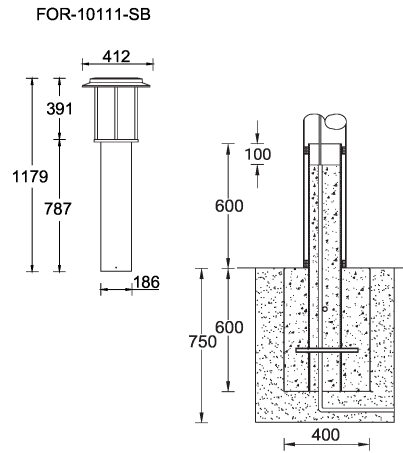

FORREY 3 (FOR-10111-SB)

Technical information

Light source	160 LED
Power	50 W
Lumen	4036 - 4340 lm
Efficacy	80 - 86 lm/W
Driver option	Integral control gear
Driver	Constant current (CC)
Input voltage	220-240 V 50/60 Hz
Optic	G

Optic value	360°
CCT / CRI	3000K CRI80, 4000K CRI80
Dimming type	On/Off, 1-10V, DALI
Product colours	Black, Dark Grey, White, Matt Silver, Bronze, Concrete - Urban, Softscape - Urban, Stone - Urban, Corten - Urban, Oak - Woodland, Walnut - Woodland, Pine - Woodland
Weight	38.0 kg
Operating temperature	-20 °C to 40 °C
Cable	One IP68 connector supplied with 0.2 m of 3x1.0 sqmm outdoor cable
Through wiring	Single cable entry

Lens / Reflector / Optic	White coated aluminium reflector on the top of luminaire, Opal UV-stabilised polycarbonate diffuser
MacAdam Ellipse	3 SDCM
Lifetime L90B10 (hours)	> 23,000
Lifetime L80B10 (hours)	> 45,000
Lifetime L80B50 (hours)	> 49,000
Variants (DALI)	Compatible with EN/ IEC 60598-2-22: Suitable for emergency installations as central supply, non-maintained (Z0)