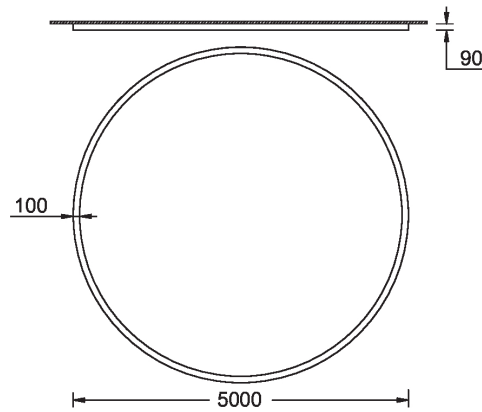

GAVLE 4 (GAV-80474)

Technical information

Material	Aluminium
Light source	13824 LED
Power	480 W
Lumen	18957 lm
Efficacy	39 lm/W
Driver option	Integral control gear

Driver	Constant current (CC)
Input voltage	220-240 V 50/60 Hz
Optic	0
Optic value	102°
CCT / CRI	RGBW30, RGBW40
Dimming type	DMX, DMX/RDM

Product colours	Black, White, Matt Silver, Concrete - Urban, Softscape - Urban, Stone - Urban, Corten - Urban, Oak - Woodland, Walnut - Woodland, Pine - Woodland
Weight	50.8 kg
Operating temperature	-20 °C to 40 °C
Variants (DMX/RDM)	Compatible with EN/ IEC 60598-2-22: Suitable for emergency installations as central supply, non-maintained (Z0)

GAV-80474