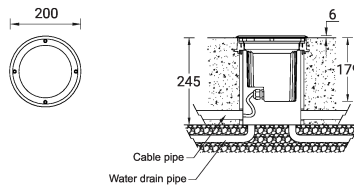

HARRIER 3 (HA-60296-A)

Technical information

Material	Aluminium
Light source	7 LED
Power	22 W
Lumen	2234 - 2351 lm
Efficacy	102 - 107 lm/W
Driver option	Integral control gear
Driver	Constant current (CC)
Input voltage	220-240 V 50/60 Hz
Optic	VN

Optic value	8°
CCT / CRI	3000K CRI80, 4000K CRI80
Bug	B0-U5-G0
ULR	100%
ULOR	100%
Dimming type	On/Off, 1-10V, DALI
Product colours	Black, Dark Grey, White, Matt Silver, Bronze, Concrete - Urban, Softscape - Urban, Stone - Urban, Corten - Urban, Oak - Woodland, Walnut - Woodland, Pine - Woodland
Weight	2.1 kg
Operating temperature	-20 °C to 50 °C

Cable	One cable gland supplied with 1 m of 3x1.0 sqmm outdoor cable
Through wiring	Single cable entry, through wiring upon request
Lens / Reflector / Optic	Clear toughened glass, High-efficiency PMMA lens
MacAdam Ellipse	3 SDCM
Lifetime L90B10 (hours)	> 109,000
Lifetime L80B10 (hours)	> 109,000
Lifetime L80B50 (hours)	> 109,000
Variants (On/Off, DALI)	Compatible with EN/ IEC 60598-2-22: Suitable for emergency installations as central supply, non-maintained (Z0)

HA-60296-A