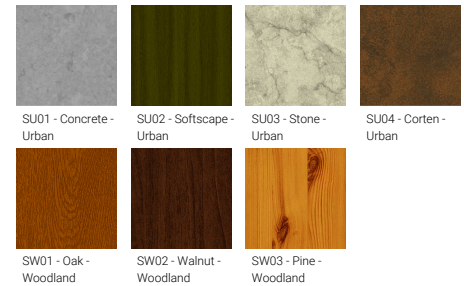

Special finishes upon request