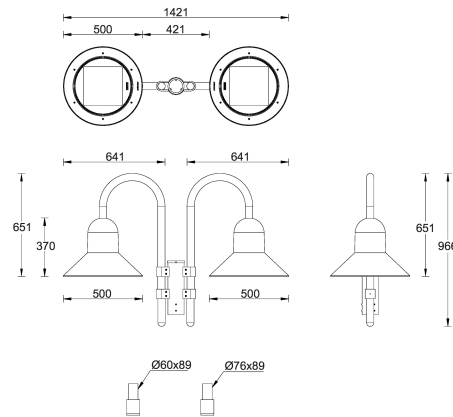

**HAMILTON 4 (HAM-20032)**

**Product description**

2 side

**Luminaire Structure**

- Die-cast aluminium housing
- Pre-treated before powder coating ensuring high corrosion resistance
- Single cable entry
- One IP68 connector supplied with 0.2 m of 3x1.0 sqmm outdoor cable

**Optic**

**Product colour**

**Special finishes upon request**

**HAMILTON 4 (HAM-20032)**

**Technical information**

<b>Material</b>	Aluminium
<b>Light source</b>	2 x 48 LED
<b>Power</b>	146 W
<b>Lumen</b>	16790 - 19724 lm
<b>Efficacy</b>	115 - 135 lm/W
<b>Driver option</b>	Integral control gear
<b>Driver</b>	Constant current (CC)
<b>Input voltage</b>	220-240 V 50/60 Hz
<b>Optic</b>	M, W, EW, T2, T3, T4, ME
<b>Optic value</b>	30°, 57°, 110°, 142°x42°, 150°x71°, 122°x79°, 148°x63°

<b>Cable</b>	One IP68 connector supplied with 0.2 m of 3x1.0 sqmm outdoor cable
<b>Through wiring</b>	Single cable entry
<b>Lens / Reflector / Optic</b>	Clear toughened glass, High-efficiency polycarbonate lens
<b>MacAdam Ellipse</b>	3 SDCM
<b>Lifetime L90B10 (hours)</b>	> 90,000
<b>Lifetime L80B10 (hours)</b>	> 90,000
<b>Lifetime L80B50 (hours)</b>	> 90,000
<b>Variants (On/Off, 1-10V, DALI)</b>	Compatible with EN/ IEC 60598-2-22: Suitable for emergency installations as central supply, non-maintained (Z0)

HAM-20032

**HAMILTON 4** (HAM-20032)**Accessory**

---

DALI Control System  
**Control-DALI**

---