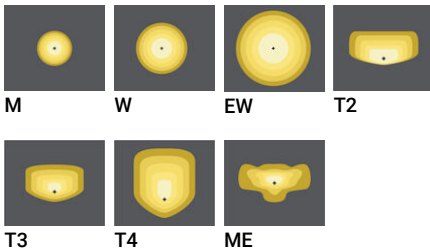

**HAMILTON 4 (HAM-20032)**

**Product description**

2 side

**Luminaire Structure**

- Die-cast aluminium housing
- Pre-treated before powder coating ensuring high corrosion resistance
- Single cable entry
- One IP68 connector supplied with 0.2 m of 3x1.0 sqmm outdoor cable

- Stainless steel fasteners in grade 304 with zinc flake coating (ZFC)
- Durable silicone rubber gasket
- Clear toughened glass
- High-efficiency polycarbonate lens

- Integral control gear
- Surge protection 10kV

**Optic**

**Product colour**

**Special finishes upon request**

**HAMILTON 4 (HAM-20032)**

**Technical information**

<b>Material</b>	Aluminium
<b>Light source</b>	2 x 48 LED
<b>Power</b>	146 W
<b>Lumen</b>	16790 - 19724 lm
<b>Efficacy</b>	115 - 135 lm/W
<b>Driver option</b>	Integral control gear
<b>Driver</b>	Constant current (CC)
<b>Input voltage</b>	220-240 V 50/60 Hz
<b>Optic</b>	M, W, EW, T2, T3, T4, ME
<b>Optic value</b>	30°, 57°, 110°, 142°x42°, 150°x71°, 122°x79°, 148°x63°