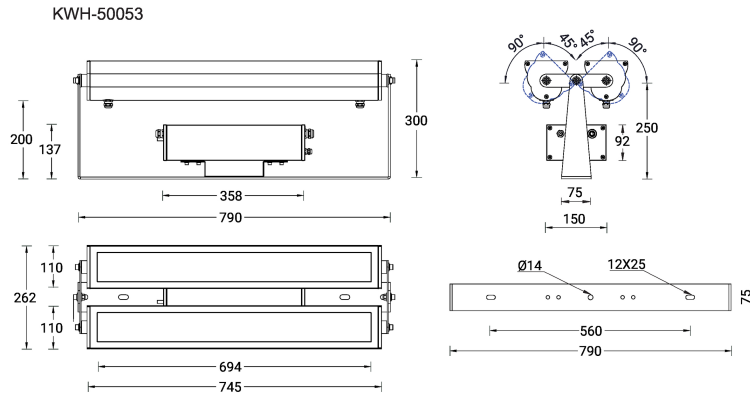

KWH 12 (KWH-50053)

Product description

Large - 2 heads - RGB Tunable White

microVos microPrim™

Luminaire Structure

- Die-cast aluminium end-caps
- Extruded aluminium housing
- Pre-treated before powder coating ensuring high corrosion resistance
- Thermal heat dissipation body
- Single or double head configuration for all three sizes
- Each of the heads can be aimed, adjusted and locked for precise aiming
- Single cable entry, through wiring upon request
- Three IP68 connectors supplied with 0.2 m of 3x1.0 sqmm outdoor cable and 2x0.2 m of 2x0.5 sqmm outdoor shielded cable
- Stainless steel fasteners in grade 304 with zinc flake coating (ZFC)
- Durable silicone rubber gasket
- Clear toughened glass
- High-efficiency PMMA lens
- Integral control gear
- Hot-dipped galvanised steel mounting bracket allows for ceiling, wall or surface mounting

Optic

Product colour

Special finishes upon request

KWH 12 (KWH-50053)

Technical information

Material	Aluminium
Light source	2 x 80 LED
Power	184 W
Lumen	11680 - 14210 lm
Efficacy	63 - 77 lm/W
Driver option	Integral control gear
Driver	Constant current (CC)
Input voltage	220-240 V 50/60 Hz

Optic	N, M, W, VW, E
Optic value	9°, 15°, 31°, 63°x65°, 10°x44°
CCT / CRI	RGBTW
Bug	B3-U0-G0, B4-U0-G0
ULR	<1%
ULOR	<1%
CIE flux code n°3	100
Dimming type	DMX, DMX/RDM

Product colours	Black, Dark Grey, White, Matt Silver, Bronze, Concrete - Urban, Softscape - Urban, Stone - Urban, Corten - Urban, Oak - Woodland, Walnut - Woodland, Pine - Woodland
Weight	18.0 kg
Operating temperature	-20 °C to 40 °C
EPA (m2)	0.122
Cable	Three IP68 connectors supplied with 0.2 m of 3x1.0 sqmm outdoor cable and 2x0.2 m of 2x0.5 sqmm outdoor shielded cable
Through wiring	Single cable entry, through wiring upon request
Lens / Reflector / Optic	Clear toughened glass, High-efficiency PMMA lens