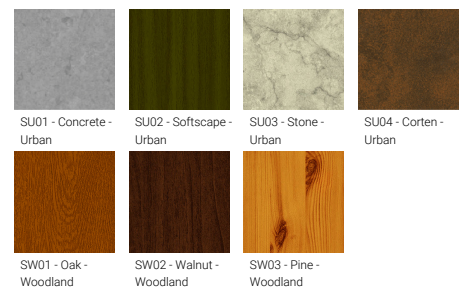

KWH 12 (KWH-50053)

Product description

Large - 2 heads - RGB Tunable White

microVos microPrim™

Luminaire Structure

- Die-cast aluminium end-caps
- Extruded aluminium housing
- Pre-treated before powder coating ensuring high corrosion resistance
- Thermal heat dissipation body
- Single or double head configuration for all three sizes
- Each of the heads can be aimed, adjusted and locked for precise aiming
- Single cable entry, through wiring upon request
- Three IP68 connectors supplied with 0.2 m of 3x1.0 sqmm outdoor cable and 2x0.2 m of 2x0.5 sqmm outdoor shielded cable
- Stainless steel fasteners in grade 304 with zinc flake coating (ZFC)
- Durable silicone rubber gasket
- Clear toughened glass
- High-efficiency PMMA lens
- Integral control gear
- Hot-dipped galvanised steel mounting bracket allows for ceiling, wall or surface mounting

Optic

Product colour

Special finishes upon request

KWH 12 (KWH-50053)

Technical information

Material	Aluminium
Light source	2 x 80 LED
Power	184 W
Lumen	11680 - 14210 lm
Efficacy	63 - 77 lm/W
Driver option	Integral control gear
Driver	Constant current (CC)
Input voltage	220-240 V 50/60 Hz

Optic	N, M, W, VW, E
Optic value	9°, 15°, 31°, 63°x65°, 10°x44°
CCT / CRI	RGBTW
Bug	B3-U0-G0, B4-U0-G0
ULR	<1%
ULOR	<1%
CIE flux code n°3	100
Dimming type	DMX, DMX/RDM

Product colours	Black, Dark Grey, White, Matt Silver, Bronze, Concrete - Urban, Softscape - Urban, Stone - Urban, Corten - Urban, Oak - Woodland, Walnut - Woodland, Pine - Woodland
Weight	18.0 kg
Operating temperature	-20 °C to 40 °C
EPA (m2)	0.122
Cable	Three IP68 connectors supplied with 0.2 m of 3x1.0 sqmm outdoor cable and 2x0.2 m of 2x0.5 sqmm outdoor shielded cable
Through wiring	Single cable entry, through wiring upon request
Lens / Reflector / Optic	Clear toughened glass, High-efficiency PMMA lens