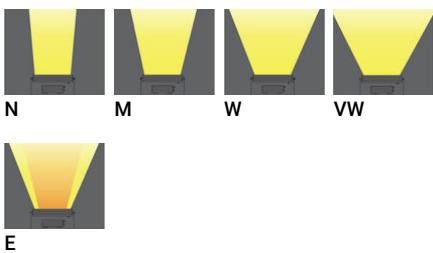

KWH 12 (KWH-50053)

Product description

Large - 2 heads - RGB Tunable White

microVos microPrim™

Luminaire Structure

- Die-cast aluminium end-caps
- Extruded aluminium housing
- Pre-treated before powder coating ensuring high corrosion resistance
- Thermal heat dissipation body
- Single or double head configuration for all three sizes
- Each of the heads can be aimed, adjusted and locked for precise aiming
- Single cable entry, through wiring upon request
- Three IP68 connectors supplied with 0.2 m of 3x1.0 sqmm outdoor cable and 2x0.2 m of 2x0.5 sqmm outdoor shielded cable
- Stainless steel fasteners in grade 304 with zinc flake coating (ZFC)
- Durable silicone rubber gasket
- Clear toughened glass
- High-efficiency PMMA lens
- Integral control gear
- Hot-dipped galvanised steel mounting bracket allows for ceiling, wall or surface mounting

Optic

Product colour

Special finishes upon request

KWH 12 (KWH-50053)

Technical information

Material	Aluminium
Light source	2 x 80 LED
Power	184 W
Lumen	11680 - 14210 lm
Efficacy	63 - 77 lm/W
Driver option	Integral control gear
Driver	Constant current (CC)
Input voltage	220-240 V 50/60 Hz

Optic	N, M, W, VW, E
Optic value	9°, 15°, 31°, 63°x65°, 10°x44°
CCT / CRI	RGBTW
Bug	B3-U0-G0, B4-U0-G0
ULR	<1%
ULOR	<1%
CIE flux code n°3	100
Dimming type	DMX, DMX/RDM

Product colours	Black, Dark Grey, White, Matt Silver, Bronze, Concrete - Urban, Softscape - Urban, Stone - Urban, Corten - Urban, Oak - Woodland, Walnut - Woodland, Pine - Woodland
Weight	18.0 kg
Operating temperature	-20 °C to 40 °C
EPA (m2)	0.122
Cable	Three IP68 connectors supplied with 0.2 m of 3x1.0 sqmm outdoor cable and 2x0.2 m of 2x0.5 sqmm outdoor shielded cable
Through wiring	Single cable entry, through wiring upon request
Lens / Reflector / Optic	Clear toughened glass, High-efficiency PMMA lens