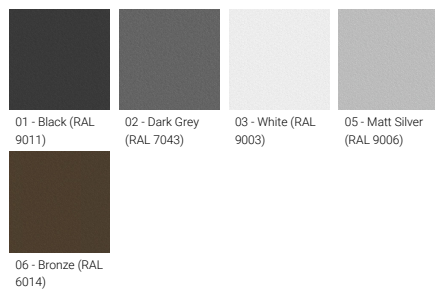

KWH 12 (KWH-50053)

Product description

Large - 2 heads - RGB Tunable White

microVos microPrim™

Luminaire Structure

- Die-cast aluminium end-caps
- Extruded aluminium housing
- Pre-treated before powder coating ensuring high corrosion resistance
- Thermal heat dissipation body
- Single or double head configuration for all three sizes
- Each of the heads can be aimed, adjusted and locked for precise aiming
- Single cable entry, through wiring upon request
- Three IP68 connectors supplied with 0.2 m of 3x1.0 sqmm outdoor cable and 2x0.2 m of 2x0.5 sqmm outdoor shielded cable
- Stainless steel fasteners in grade 304 with zinc flake coating (ZFC)
- Durable silicone rubber gasket
- Clear toughened glass
- High-efficiency PMMA lens
- Integral control gear
- Hot-dipped galvanised steel mounting bracket allows for ceiling, wall or surface mounting

Optic

Product colour

Special finishes upon request

KWH 12 (KWH-50053)

Technical information

Material	Aluminium
Light source	2 x 80 LED
Power	184 W
Lumen	11680 - 14210 lm
Efficacy	63 - 77 lm/W
Driver option	Integral control gear
Driver	Constant current (CC)
Input voltage	220-240 V 50/60 Hz

Optic	N, M, W, VW, E
Optic value	9°, 15°, 31°, 63°x65°, 10°x44°
CCT / CRI	RGBTW
Bug	B3-U0-G0, B4-U0-G0
ULR	<1%
ULOR	<1%
CIE flux code n°3	100
Dimming type	DMX, DMX/RDM

Product colours	Black, Dark Grey, White, Matt Silver, Bronze, Concrete - Urban, Softscape - Urban, Stone - Urban, Corten - Urban, Oak - Woodland, Walnut - Woodland, Pine - Woodland
Weight	18.0 kg
Operating temperature	-20 °C to 40 °C
EPA (m2)	0.122
Cable	Three IP68 connectors supplied with 0.2 m of 3x1.0 sqmm outdoor cable and 2x0.2 m of 2x0.5 sqmm outdoor shielded cable
Through wiring	Single cable entry, through wiring upon request
Lens / Reflector / Optic	Clear toughened glass, High-efficiency PMMA lens