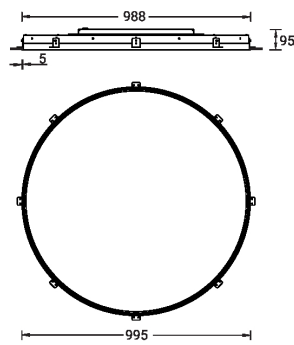

MALMO 1 (MAL-80044)

Technical information

Material	Aluminium
Light source	7488 LED
Power	234 W
Lumen	7077 lm
Efficacy	43 lm/W
Driver option	Integral control gear

Driver	Constant current (CC)
Input voltage	220-240 V 50/60 Hz
Optic	O, P
Optic value	107°, 94°
CCT / CRI	RGBW40
Dimming type	Bluetooth

Product colours	Black, White, Matt Silver, Concrete - Urban, Softscape - Urban, Stone - Urban, Corten - Urban, Oak - Woodland, Walnut - Woodland, Pine - Woodland
Weight	12.4 kg
Operating temperature	-20 °C to 40 °C
Variants (Bluetooth)	Compatible with EN/ IEC 60598-2-22: Suitable for emergency installations as central supply, non-maintained (Z0)

MAL-80044