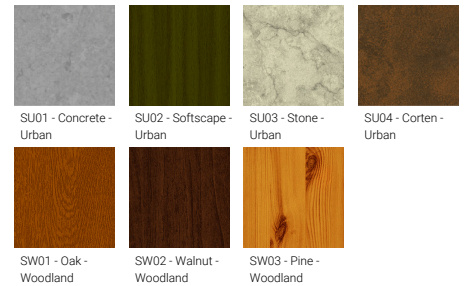

- Emergency module (1 or 3 hours) is available upon request with 3 options (BASIC, SELF-TEST, PRO-DALI)

**Optic**

**Product colour**

**Special finishes upon request**

**MALMO 3 (MAL-80202)**

**Technical information**