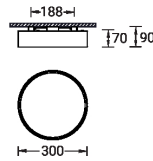

MALMO 3 (MAL-80202)

Technical information

Material	Aluminium
Light source	168 LED
Power	22 W
Lumen	2028 - 2436 lm
Efficacy	92 - 111 lm/W
Driver option	Integral control gear
Driver	Constant current (CC)
Input voltage	220-240 V 50/60 Hz

Optic	O, P
Optic value	107°, 94°
CCT / CRI	3000K CRI80, 4000K CRI80
Bug	B1-U0-G1
ULR	0%
ULOR	0%
CIE flux code n°3	97, 98
Dimming type	On/Off, 1-10V, DALI

Product colours	Black, White, Matt Silver, Concrete - Urban, Softscape - Urban, Stone - Urban, Corten - Urban, Oak - Woodland, Walnut - Woodland, Pine - Woodland
Weight	1.9 kg
Operating temperature	-20 °C to 40 °C
MacAdam Ellipse	3 SDCM
Lifetime L90B10 (hours)	> 25,000
Lifetime L80B10 (hours)	> 45,000
Lifetime L80B50 (hours)	> 50,000
Variants (On/Off, 1-10V, DALI)	Compatible with EN/ IEC 60598-2-22: Suitable for emergency installations as central supply, non-maintained (Z0)

MAL-80202