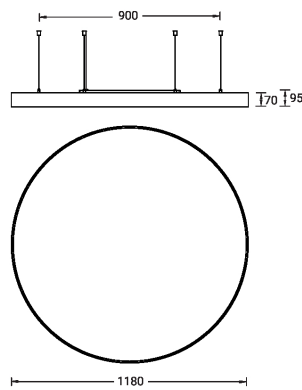

MALMO 4 (MAL-90054)

Technical information

Material	Aluminium
Light source	10944 LED
Power	329 W
Lumen	10344 lm
Efficacy	414 lm/W
Driver option	Integral control gear

Driver	Constant current (CC)
Input voltage	220-240 V 50/60 Hz
Optic	O, P
Optic value	107°, 94°
CCT / CRI	RGBW40
Dimming type	Bluetooth

Product colours	Black, White, Matt Silver, Concrete - Urban, Softscape - Urban, Stone - Urban, Corten - Urban, Oak - Woodland, Walnut - Woodland, Pine - Woodland
Weight	17.9 kg
Operating temperature	-20 °C to 40 °C
Variants (Bluetooth)	Compatible with EN/ IEC 60598-2-22: Suitable for emergency installations as central supply, non-maintained (Z0)

MAL-90054