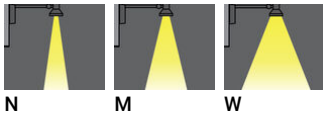

- Stainless steel fasteners in grade 304 with zinc flake coating (ZFC)
- Durable silicone rubber gasket
- High-efficiency PMMA lens

- Clear toughened glass
- Integral control gear

**Optic**

N M W

**Product colour**

<b>Optic</b>	N, M, W
<b>Optic value</b>	15°, 26°, 45°
<b>CCT / CRI</b>	3000K CRI80, 4000K CRI80
<b>Dimming type</b>	On/Off, 1-10V, DALI
<b>Product colours</b>	Black, Dark Grey, White, Matt Silver, Bronze, Concrete - Urban, Softscape - Urban, Stone - Urban, Corten - Urban, Oak - Woodland, Walnut - Woodland, Pine - Woodland
<b>Weight</b>	4.2 kg
<b>Operating temperature</b>	-20 °C to 40 °C
<b>Through wiring</b>	Single cable entry