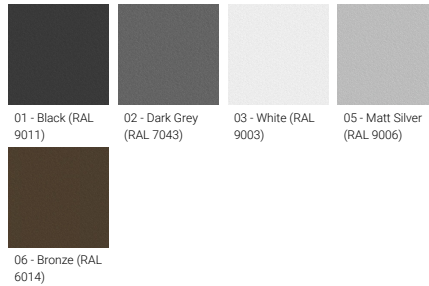

- Stainless steel fasteners in grade 304 with zinc flake coating (ZFC)
- Durable silicone rubber gasket
- High-efficiency PMMA lens

- Clear toughened glass
- Integral control gear

**Optic**

N M W

**Product colour**

01 - Black (RAL 9011)    02 - Dark Grey (RAL 7043)    03 - White (RAL 9003)    05 - Matt Silver (RAL 9006)  
06 - Bronze (RAL 6014)

**Special finishes upon request**

SU01 - Concrete - Urban    SU02 - Softscape - Urban    SU03 - Stone - Urban    SU04 - Corten - Urban  
SW01 - Oak - Woodland    SW02 - Walnut - Woodland    SW03 - Pine - Woodland