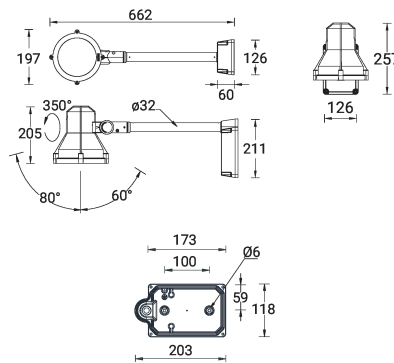

MIC 4 (MI-50423)

Technical information

Material	Aluminium
Light source	24 LED
Power	38 W
Lumen	3634 - 4265 lm
Efficacy	96 - 112 lm/W
Driver option	Integral control gear
Driver	Constant current (CC)
Input voltage	220-240 V 50/60 Hz

Optic	N, M, W
Optic value	15°, 26°, 45°
CCT / CRI	3000K CRI80, 4000K CRI80
Dimming type	On/Off, 1-10V, DALI
Product colours	Black, Dark Grey, White, Matt Silver, Bronze, Concrete - Urban, Softscape - Urban, Stone - Urban, Corten - Urban, Oak - Woodland, Walnut - Woodland, Pine - Woodland
Weight	4.2 kg
Operating temperature	-20 °C to 40 °C
Through wiring	Single cable entry

Lens / Reflector / Optic	High-efficiency PMMA lens, Clear toughened glass
MacAdam Ellipse	3 SDCM
Lifetime L90B10 (hours)	> 120,000
Lifetime L80B10 (hours)	> 120,000
Lifetime L80B50 (hours)	> 120,000
Variants (1-10V, DALI)	Compatible with EN/ IEC 60598-2-22: Suitable for emergency installations as central supply, non-maintained (Z0)

MI-50423