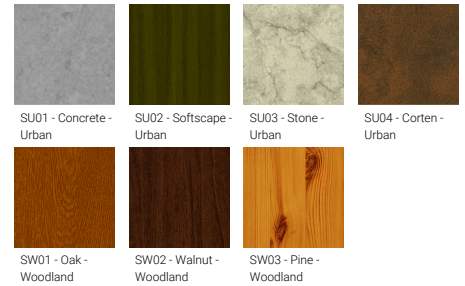

- Stainless steel fasteners in grade 304 with zinc flake coating (ZFC)
- Durable silicone rubber gasket
- High-efficiency PMMA lens

- Clear toughened glass
- Integral control gear

**Optic**

N M W

**Product colour**

01 - Black (RAL 9011)    02 - Dark Grey (RAL 7043)    03 - White (RAL 9003)    05 - Matt Silver (RAL 9006)  
06 - Bronze (RAL 6014)

**Special finishes upon request**

SU01 - Concrete - Urban    SU02 - Softscape - Urban    SU03 - Stone - Urban    SU04 - Corten - Urban  
SW01 - Oak - Woodland    SW02 - Walnut - Woodland    SW03 - Pine - Woodland

<b>Optic</b>	N, M, W
<b>Optic value</b>	15°, 26°, 45°
<b>CCT / CRI</b>	3000K CRI80, 4000K CRI80
<b>Dimming type</b>	On/Off, 1-10V, DALI
<b>Product colours</b>	Black, Dark Grey, White, Matt Silver, Bronze, Concrete - Urban, Softscape - Urban, Stone - Urban, Corten - Urban, Oak - Woodland, Walnut - Woodland, Pine - Woodland
<b>Weight</b>	4.2 kg
<b>Operating temperature</b>	-20 °C to 40 °C
<b>Through wiring</b>	Single cable entry