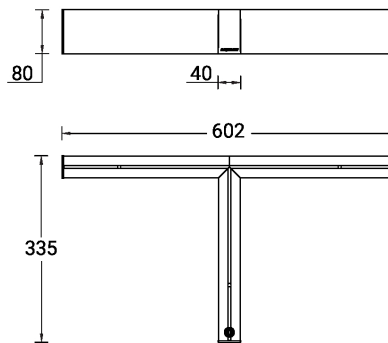

NYBRO 18 (NYB-80892-SU)

Technical information

Material	Aluminium
Light source	108 LED
Power	19 W
Lumen	1482 - 1793 lm
Efficacy	78 - 94 lm/W
Driver option	Integral control gear
Driver	Constant current (CC)

Input voltage	220-240 V 50/60 Hz
Optic	O, P
Optic value	Opal, Micro-prismatic
CCT / CRI	3000K CRI80, 4000K CRI80
Dimming type	On/Off, DALI
Product colours	Black, White, Matt Silver, Concrete - Urban, Softscape - Urban, Stone - Urban, Corten - Urban, Oak - Woodland, Walnut - Woodland, Pine - Woodland
Weight	2.5 kg

Operating temperature	-20 °C to 40 °C
MacAdam Ellipse	3 SDCM
Lifetime L90B10 (hours)	> 23,000
Lifetime L80B10 (hours)	> 45,000
Lifetime L80B50 (hours)	> 50,000
Variants (On/Off, DALI)	Compatible with EN/ IEC 60598-2-22: Suitable for emergency installations as central supply, non-maintained (Z0)

NYB-80892-SU