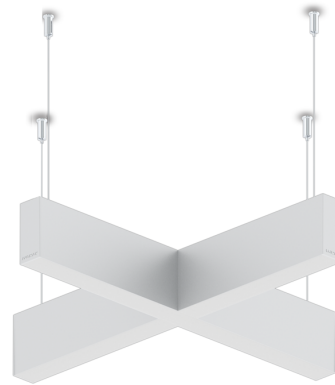

**NYBRO 22 (NYB-80962-PE)**

**Product description**

Down (Optic) & Up (Optic 2nd) - X90° - 40x95 mm - 630 mm

microPrim™

**Luminaire Structure**

- Die-cast aluminium end-caps and extruded aluminium profile with powder coating
- Passive thermal management
- Stainless steel fasteners in grade 304 with zinc flake coating (ZFC)
- PMMA diffuser with Opal (UGR <19) and micro prismatic (UGR <13) options for better glare control
- Integral control gear
- Cut the connection angle according to the shape complete with electrical wires in white for mounting
- Up and down light distribution options
- Wireless control available through Bluetooth connection
- Daylight and occupancy sensor options

**Optic**

**Product colour**

**Special finishes upon request**

**NYBRO 22 (NYB-80962-PE)**

**Technical information**

<b>Material</b>	Aluminium
<b>Light source</b>	144 & 132 LED
<b>Power</b>	50 W
<b>Lumen</b>	4151 - 4580 lm
<b>Efficacy</b>	83 - 92 lm/W
<b>Driver option</b>	Integral control gear
<b>Driver</b>	Constant current (CC)
<b>Input voltage</b>	220-240 V 50/60 Hz