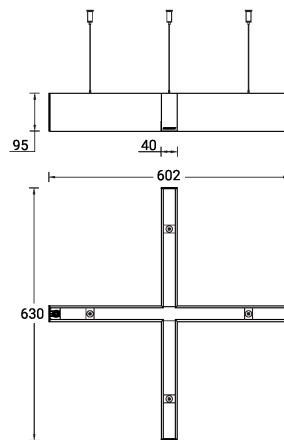

NYBRO 22 (NYB-80962-PE)

Technical information

Material	Aluminium
Light source	144 & 132 LED
Power	50 W
Lumen	4151 - 4580 lm
Efficacy	83 - 92 lm/W
Driver option	Integral control gear
Driver	Constant current (CC)
Input voltage	220-240 V 50/60 Hz

Optic	O, P
Optic value	Opal, Micro-prismatic
Optic (2nd)	O
Optic (2nd) value	Opal
CCT / CRI	3000K CRI80, 4000K CRI80
Dimming type	On/Off, DALI
Product colours	Black, White, Matt Silver, Concrete - Urban, Softscape - Urban, Stone - Urban, Corten - Urban, Oak - Woodland, Walnut - Woodland, Pine - Woodland
Weight	4.3 kg

Operating temperature	-20 °C to 40 °C
MacAdam Ellipse	3 SDCM
Lifetime L90B10 (hours)	> 23,000
Lifetime L80B10 (hours)	> 45,000
Lifetime L80B50 (hours)	> 50,000
Variants (On/Off, DALI)	Compatible with EN/ IEC 60598-2-22: Suitable for emergency installations as central supply, non-maintained (Z0)

NYB-80962-PE