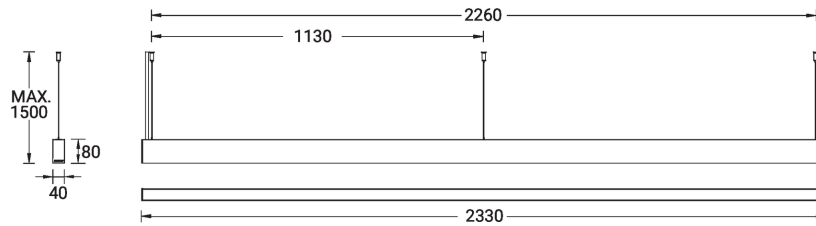

NYBRO 9 (NYB-90053)

Technical information

Material	Aluminium
Light source	276 LED
Power	48 W
Lumen	4580 lm
Efficacy	95 lm/W
Driver option	Integral control gear
Driver	Constant current (CC)

Input voltage	220-240 V 50/60 Hz
Optic	O, P
Optic value	Opal, Micro-prismatic
CCT / CRI	3000K CRI80, 4000K CRI80
Dimming type	DALI
Product colours	Black, White, Matt Silver, Concrete - Urban, Softscape - Urban, Stone - Urban, Corten - Urban, Oak - Woodland, Walnut - Woodland, Pine - Woodland
Weight	5.1 kg

Operating temperature	-20 °C to 40 °C
MacAdam Ellipse	3 SDCM
Lifetime L90B10 (hours)	> 23,000
Lifetime L80B10 (hours)	> 45,000
Lifetime L80B50 (hours)	> 50,000
Variants (DALI)	Compatible with EN/ IEC 60598-2-22: Suitable for emergency installations as central supply, non-maintained (Z0)

NYB-90053