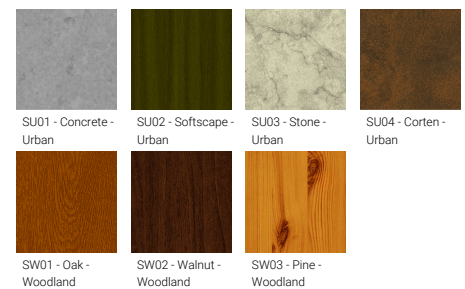

Optic

Product colour

Special finishes upon request