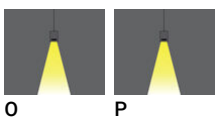

NYBRO 9 (NYB-90053)

Product description

Down - 40x80 mm -2330 mm - Integrated sensor

microPrim™

Luminaire Structure

- Die-cast aluminium end-caps and extruded aluminium profile with powder coating
- Passive thermal management
- Single cable entry
- Stainless steel fasteners in grade 304 with zinc flake coating (ZFC)
- Durable silicone rubber gasket

- PMMA diffuser with Opal (UGR <19) and micro prismatic (UGR <13) options for better glare control
- Integral control gear
- Stainless steel brackets and screws for mounting
- Up and down light distribution options
- Wireless control available through Bluetooth connection

- Daylight and occupancy sensor options
- Emergency module (1 or 3 hours) is available upon request with 3 options (BASIC, SELF-TEST, PRO-DALI)
- Track can be integrated into NYBRO products upon request and upon receipt of design drawings

Optic

Product colour

Special finishes upon request