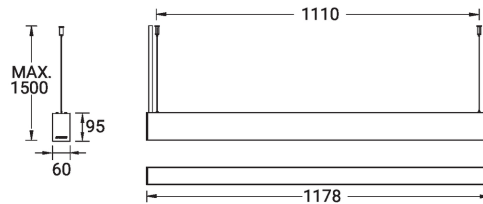

NYBRO 10 (NYB-90322)

Technical information

Material	Aluminium
Light source	144 & 132 LED
Power	74 W
Lumen	7948 - 8960 lm
Efficacy	107 - 121 lm/W
Driver option	Integral control gear
Driver	Constant current (CC)
Input voltage	220-240 V 50/60 Hz

Optic	O, P
Optic value	Opal, Micro-prismatic
Optic (2nd)	O
Optic (2nd) value	Opal
CCT / CRI	3000K CRI80, 4000K CRI80
Dimming type	On/Off, 1-10V, DALI
Product colours	Black, White, Matt Silver, Concrete - Urban, Softscape - Urban, Stone - Urban, Corten - Urban, Oak - Woodland, Walnut - Woodland, Pine - Woodland
Weight	4.5 kg

Operating temperature	-20 °C to 40 °C
MacAdam Ellipse	3 SDCM
Lifetime L90B10 (hours)	> 23,000
Lifetime L80B10 (hours)	> 45,000
Lifetime L80B50 (hours)	> 50,000
Variants (On/Off, 1-10V, DALI)	Compatible with EN/ IEC 60598-2-22: Suitable for emergency installations as central supply, non-maintained (Z0)

NYB-90322