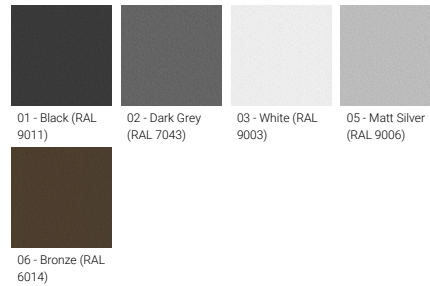

Optic

Product colour

Special finishes upon request

PITTSBURGH 3 (PIB-50025)

Technical information

Material	Aluminium
Light source	3 x 36 LED
Power	180 W
Lumen	8490 - 10866 lm
Efficacy	47 - 60 lm/W
Driver option	Integral control gear

Driver	Constant current (CC)
Input voltage	220-240 V 50/60 Hz
Optic	N, M, W, VW, E
Optic value	9°, 16°, 33°, 64°, 43°x10°
CCT / CRI	RGBW30, RGBW40
Dimming type	DMX/RDM

Product colours	Black, Dark Grey, White, Matt Silver, Bronze, Concrete - Urban, Softscape - Urban, Stone - Urban, Corten - Urban, Oak - Woodland, Walnut - Woodland, Pine - Woodland
Weight	16.0 kg
EPA (m2)	0.280
Cable	Three IP68 connectors supplied with 0.2 m of 3x1.0 sqmm outdoor cable and 2x0.2 m of 2x0.5 sqmm outdoor shielded cable
Through wiring	Single cable entry, through wiring upon request
Lens / Reflector / Optic	High-efficiency polycarbonate lens, Clear toughened glass