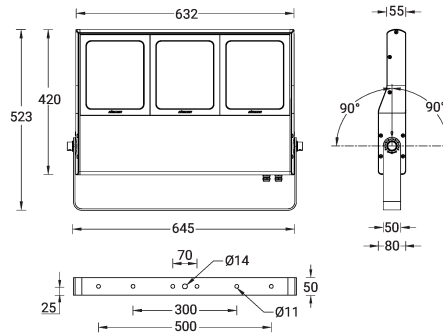

PITTSBURGH 3 (PIB-50025)

Technical information

Material	Aluminium
Light source	3 x 36 LED
Power	180 W
Lumen	8490 - 10866 lm
Efficacy	47 - 60 lm/W
Driver option	Integral control gear

Driver	Constant current (CC)
Input voltage	220-240 V 50/60 Hz
Optic	N, M, W, VW, E
Optic value	9°, 16°, 33°, 64°, 43°x10°
CCT / CRI	RGBW30, RGBW40
Dimming type	DMX/RDM

Product colours	Black, Dark Grey, White, Matt Silver, Bronze, Concrete - Urban, Softscape - Urban, Stone - Urban, Corten - Urban, Oak - Woodland, Walnut - Woodland, Pine - Woodland
Weight	16.0 kg
EPA (m2)	0.280
Cable	Three IP68 connectors supplied with 0.2 m of 3x1.0 sqmm outdoor cable and 2x0.2 m of 2x0.5 sqmm outdoor shielded cable
Through wiring	Single cable entry, through wiring upon request
Lens / Reflector / Optic	High-efficiency polycarbonate lens, Clear toughened glass

PIB-50025