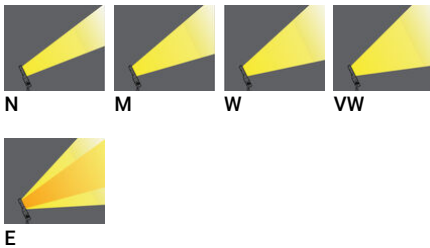

PITTSBURGH 3 (PIB-50025)

Product description

Large - RGBW

microPrim™

Luminaire Structure

- Extruded aluminium housing
- Pre-treated before powder coating ensuring high corrosion resistance
- Galvanized steel arm mounted
- Thermal heat dissipation body
- Single cable entry, through wiring upon request
- Three IP68 connectors supplied with 0.2 m of 3x1.0 sqmm outdoor cable and 2x0.2 m of 2x0.5 sqmm outdoor shielded cable
- Stainless steel fasteners in grade 304 with zinc flake coating (ZFC)
- Durable silicone rubber gasket
- High-efficiency polycarbonate lens
- Clear toughened glass
- Integral control gear
- Surge protection 10kV

Optic

Product colour

Special finishes upon request

PITTSBURGH 3 (PIB-50025)

Technical information

Material	Aluminium
Light source	3 x 36 LED
Power	180 W
Lumen	8490 - 10866 lm
Efficacy	47 - 60 lm/W
Driver option	Integral control gear

Driver	Constant current (CC)
Input voltage	220-240 V 50/60 Hz
Optic	N, M, W, VW, E
Optic value	9°, 16°, 33°, 64°, 43°x10°
CCT / CRI	RGBW30, RGBW40
Dimming type	DMX/RDM

Product colours	Black, Dark Grey, White, Matt Silver, Bronze, Concrete - Urban, Softscape - Urban, Stone - Urban, Corten - Urban, Oak - Woodland, Walnut - Woodland, Pine - Woodland
Weight	16.0 kg
EPA (m2)	0.280
Cable	Three IP68 connectors supplied with 0.2 m of 3x1.0 sqmm outdoor cable and 2x0.2 m of 2x0.5 sqmm outdoor shielded cable
Through wiring	Single cable entry, through wiring upon request
Lens / Reflector / Optic	High-efficiency polycarbonate lens, Clear toughened glass