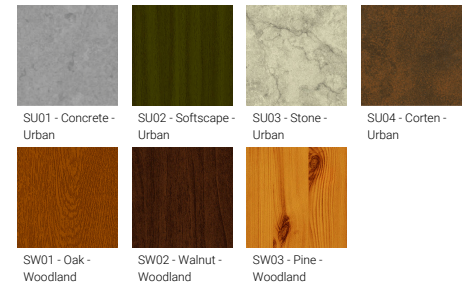

PITTSBURGH 3 (PIB-50025)

Product description

Large - RGBW

microPrim™

Luminaire Structure

- Extruded aluminium housing
- Pre-treated before powder coating ensuring high corrosion resistance
- Galvanized steel arm mounted
- Thermal heat dissipation body
- Single cable entry, through wiring upon request
- Three IP68 connectors supplied with 0.2 m of 3x1.0 sqmm outdoor cable and 2x0.2 m of 2x0.5 sqmm outdoor shielded cable
- Stainless steel fasteners in grade 304 with zinc flake coating (ZFC)
- Durable silicone rubber gasket
- High-efficiency polycarbonate lens
- Clear toughened glass
- Integral control gear
- Surge protection 10kV

Optic

Product colour

Special finishes upon request

PITTSBURGH 3 (PIB-50025)

Technical information

Material	Aluminium
Light source	3 x 36 LED
Power	180 W
Lumen	8490 - 10866 lm
Efficacy	47 - 60 lm/W
Driver option	Integral control gear

Driver	Constant current (CC)
Input voltage	220-240 V 50/60 Hz
Optic	N, M, W, VW, E
Optic value	9°, 16°, 33°, 64°, 43°x10°
CCT / CRI	RGBW30, RGBW40
Dimming type	DMX/RDM

Product colours	Black, Dark Grey, White, Matt Silver, Bronze, Concrete - Urban, Softscape - Urban, Stone - Urban, Corten - Urban, Oak - Woodland, Walnut - Woodland, Pine - Woodland
Weight	16.0 kg
EPA (m2)	0.280
Cable	Three IP68 connectors supplied with 0.2 m of 3x1.0 sqmm outdoor cable and 2x0.2 m of 2x0.5 sqmm outdoor shielded cable
Through wiring	Single cable entry, through wiring upon request
Lens / Reflector / Optic	High-efficiency polycarbonate lens, Clear toughened glass