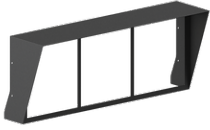

PITTSBURGH 3 (PIB-50025)

Accessory

Anti-glare visor
A55131