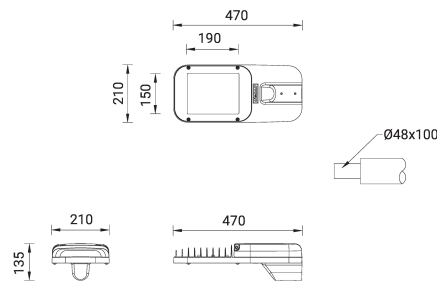

POWERMISSION 2 (PO29-GP041)

Technical information

Material	Aluminium
Light source	24 LED
Power	37 W
Lumen	4372 - 4845 lm
Efficacy	118 - 131 lm/W
Driver option	Integral control gear
Driver	Constant current (CC)
Input voltage	220-240 V 50/60 Hz
Optic	T2, T3, T4

Optic value	142°x53°, 141°x69°, 99°x79°
CCT / CRI	3000K CRI80, 4000K CRI80
Bug	B1-U0-G1
ULR	<1%
ULOR	<1%
CIE flux code n°3	97
Dimming type	On/Off, 1-10V, DALI
Product colours	Black, Dark Grey, White, Matt Silver, Bronze, Concrete - Urban, Softscape - Urban, Stone - Urban, Corten - Urban, Oak - Woodland, Walnut - Woodland, Pine - Woodland
Weight	4.8 kg

Operating temperature	-20 °C to 40 °C
EPA (m2)	0.081
Through wiring	Single cable entry
Lens / Reflector / Optic	Clear toughened glass, High-efficiency polycarbonate lens
MacAdam Ellipse	3 SDCM
Lifetime L90B10 (hours)	> 90,000
Lifetime L80B10 (hours)	> 90,000
Lifetime L80B50 (hours)	> 90,000
Variants (1-10V, DALI)	Compatible with EN/ IEC 60598-2-22: Suitable for emergency installations as central supply, non-maintained (Z0)

PO29-GP041