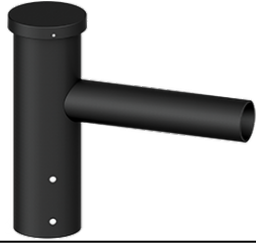

POWERMISSION 2 (PO29-GP041)

Luminaire Structure

- Die-cast aluminium housing
- Pre-treated before powder coating ensuring high corrosion resistance
- Thermal heat dissipation body
- Single cable entry
- Stainless steel fasteners in grade 304 with zinc flake coating (ZFC)
- Durable silicone rubber gasket
- Clear toughened glass
- High-efficiency polycarbonate lens
- Integral control gear
- Surge protection 10kV

PO29-GP041

POWERMISSION 2 (PO29-GP041)

Accessory

Single arm mounting
A90560

Single arm mounting
A90676

Double arm mounting
A90860

Double arm mounting
A90876

DALI Control System
Control-DALI
