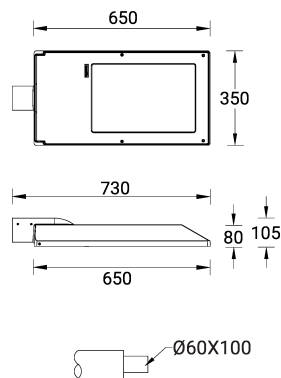

STEAMER 2 (SE-90012)

Technical information

Material	Aluminium
Light source	96 LED
Power	209 W
Lumen	23616 - 28820 lm
Efficacy	113 - 138 lm/W
Driver option	Integral control gear
Driver	Constant current (CC)
Input voltage	220-240 V 50/60 Hz
Optic	M, W, EW, T2, T3, T4, ME
Optic value	30°, 57°, 105°x115°, 136°x51°, 119°x86°, 102°x74°, 137°x58°

CCT / CRI	2700K CRI80, 3000K CRI80, 4000K CRI80
Bug	B3-U0-G3, B4-U0-G1, B5-U0-G1
ULR	<1%
ULOR	<1%
CIE flux code n°3	97, 98, 99
Dimming type	On/Off, 1-10V, DALI
Product colours	Black, Dark Grey, White, Matt Silver, Bronze, Concrete - Urban, Softscape - Urban, Stone - Urban, Corten - Urban, Oak - Woodland, Walnut - Woodland, Pine - Woodland
Weight	13.7 kg
Operating temperature	-20 °C to 50 °C
EPA (m2)	0.063

Cable	One IP68 connector supplied with 0.5 m of 3x1.0 sqmm outdoor cable
Through wiring	Single cable entry
Lens / Reflector / Optic	Clear toughened glass, High-efficiency PMMA lens
MacAdam Ellipse	3 SDCM
Lifetime L90B10 (hours)	> 90,000
Lifetime L80B10 (hours)	> 90,000
Lifetime L80B50 (hours)	> 90,000
Variants (1-10V, DALI)	Compatible with EN/ IEC 60598-2-22: Suitable for emergency installations as central supply, non-maintained (Z0)

SE-90012