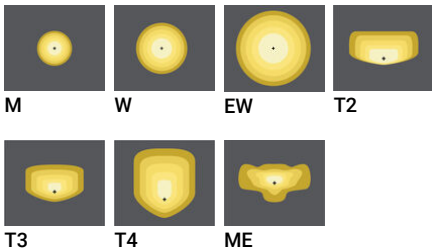

**STEAMER 2 (SE-90012)**

**Product description**

Rectangular - Large

**Luminaire Structure**

- Die-cast aluminium housing
- Pre-treated before powder coating ensuring high corrosion resistance
- Single cable entry
- One IP68 connector supplied with 0.5 m of 3x1.0 sqmm outdoor cable
- Stainless steel fasteners in grade 304 with zinc flake coating (ZFC)
- Durable silicone rubber gasket
- Clear toughened glass
- High-efficiency PMMA lens
- Integral control gear
- Surge protection 10kV

**Optic**

**Product colour**

**Special finishes upon request**

**STEAMER 2 (SE-90012)**

**Technical information**

<b>Material</b>	Aluminium
<b>Light source</b>	96 LED
<b>Power</b>	209 W
<b>Lumen</b>	23616 - 28820 lm
<b>Efficacy</b>	113 - 138 lm/W
<b>Driver option</b>	Integral control gear
<b>Driver</b>	Constant current (CC)
<b>Input voltage</b>	220-240 V 50/60 Hz
<b>Optic</b>	M, W, EW, T2, T3, T4, ME
<b>Optic value</b>	30°, 57°, 105°x115°, 136°x51°, 119°x86°, 102°x74°, 137°x58°