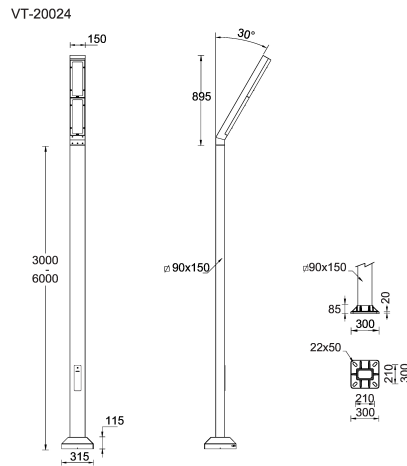

LIGHT LINEAR VT 6 (VT-20024)

Technical information

Material	Aluminium
Light source	4 x 12 LED
Power	155 W
Lumen	8712 - 12645 lm
Efficacy	56 - 82 lm/W
Driver option	Integral control gear
Driver	Constant current (CC)
Input voltage	220-240 V 50/60 Hz
Optic	T1, T2, T3, T4

Optic value	114°x44°, 130°x46°, 103°x56°, 45°x22°
CCT / CRI	3000K CRI80, 4000K CRI80
Bug	B0-U3-G2, B0-U3-G3, B1-U2-G1, B1-U2-G2, B1-U3-G2
ULR	1%
ULOR	1%
CIE flux code n°3	96, 98, 99
Dimming type	On/Off, 1-10V, DALI
Product colours	Black, Dark Grey, White, Matt Silver, Bronze, Concrete - Urban, Softscape - Urban, Stone - Urban, Corten - Urban, Oak - Woodland, Walnut - Woodland, Pine - Woodland
Weight	30.4 kg

Operating temperature	-20 °C to 50 °C
EPA (m2)	0.134
Cable	One cable gland supplied with 1 m of 3x1.0 sqmm outdoor cable
Through wiring	Single cable entry
Lens / Reflector / Optic	Clear toughened glass, High-efficiency PMMA lens
MacAdam Ellipse	3 SDCM
Lifetime L90B10 (hours)	> 90,000
Lifetime L80B10 (hours)	> 90,000
Lifetime L80B50 (hours)	> 90,000