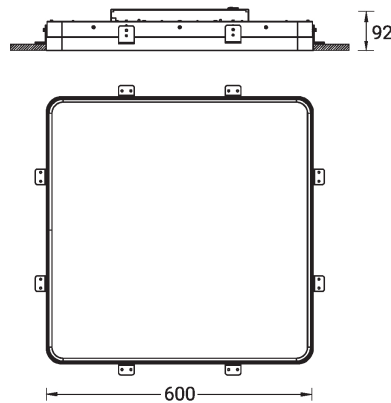

ARDEN 2 (ARD-80131)

Technical information

Material	Aluminium
Light source	672 LED
Power	49 W
Lumen	5851 - 6649 lm
Efficacy	119 - 136 lm/W
Driver option	Remote driver (included)
Driver	Constant current (CC)
Input voltage	220-240 V 50/60 Hz
Optic	O, P

Optic value	108°, 93°
CCT / CRI	3000K CRI80, 4000K CRI80
Bug	B2-U0-G1, B3-U0-G1
ULR	<1%
ULOR	<1%
CIE flux code n°3	96, 97
Dimming type	On/Off, 1-10V, DALI
Product colours	Black, White, Matt Silver, Concrete - Urban, Softscape - Urban, Stone - Urban, Corten - Urban, Oak - Woodland, Walnut - Woodland, Pine - Woodland
Weight	6.4 kg

Operating temperature	-20 °C to 40 °C
Lens / Reflector / Optic	PMMA diffuser with Opal (UGR <19) and micro prismatic (UGR <13) options for better glare control
MacAdam Ellipse	3 SDCM
Lifetime L90B10 (hours)	> 23,000
Lifetime L80B10 (hours)	> 45,000
Lifetime L80B50 (hours)	> 50,000
Variants (On/Off, 1-10V, DALI)	Compatible with EN/ IEC 60598-2-22: Suitable for emergency installations as central supply, non-maintained (Z0)

ARD-80131