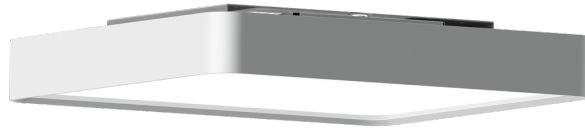

ARDEN 3 (ARD-80222)

Product description

Down - 480 mm

microPrim™

Luminaire Structure

- Extruded aluminium bended profile with powder coating
- Passive thermal management
- Stainless steel fasteners in grade 304 with zinc flake coating (ZFC)

- PMMA diffuser with Opal (UGR <19) and micro prismatic (UGR <13) options for better glare control
- Remote driver (included)
- Down light distribution only

- Wireless control available through Bluetooth connection
- Emergency module (1 or 3 hours) is available upon request with 3 options (BASIC, SELF-TEST, PRO-DALI)

Optic

Product colour

01 - Black (RAL 9011) 03 - White (RAL 9003) 05 - Matt Silver (RAL 9006)

Special finishes upon request

SU01 - Concrete - Urban SU02 - Softscape - Urban SU03 - Stone - Urban SU04 - Corten - Urban
 SW01 - Oak - Woodland SW02 - Walnut - Woodland SW03 - Pine - Woodland