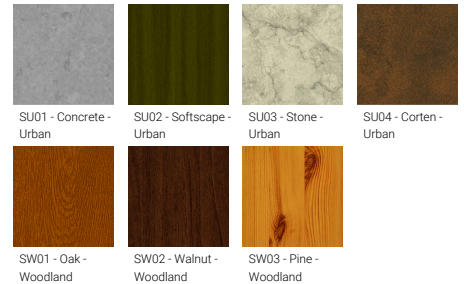

Optic

Product colour

01 - Black (RAL 9011) 03 - White (RAL 9003) 05 - Matt Silver (RAL 9006)

Special finishes upon request

SU01 - Concrete - Urban SU02 - Softscape - Urban SU03 - Stone - Urban SU04 - Corten - Urban
 SW01 - Oak - Woodland SW02 - Walnut - Woodland SW03 - Pine - Woodland

Optic value	108°, 93°
CCT / CRI	3000K CRI80, 4000K CRI80
Bug	B3-U0-G1
ULR	<1%
ULOR	<1%
CIE flux code n°3	96, 97
Dimming type	On/Off, 1-10V, DALI
Product colours	Black, White, Matt Silver, Concrete - Urban, Softscape - Urban, Stone - Urban, Corten - Urban, Oak - Woodland, Walnut - Woodland, Pine - Woodland
Weight	5.6 kg