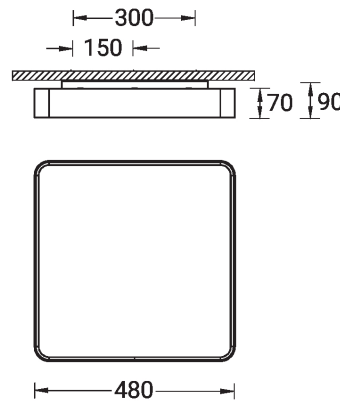

ARDEN 3 (ARD-80222)

Technical information

Material	Aluminium
Light source	480 LED
Power	59 W
Lumen	6857 - 7838 lm
Efficacy	116 - 133 lm/W
Driver option	Remote driver (included)
Driver	Constant current (CC)
Input voltage	220-240 V 50/60 Hz
Optic	O, P

Optic value	108°, 93°
CCT / CRI	3000K CRI80, 4000K CRI80
Bug	B3-U0-G1
ULR	<1%
ULOR	<1%
CIE flux code n°3	96, 97
Dimming type	On/Off, 1-10V, DALI
Product colours	Black, White, Matt Silver, Concrete - Urban, Softscape - Urban, Stone - Urban, Corten - Urban, Oak - Woodland, Walnut - Woodland, Pine - Woodland
Weight	5.6 kg

Operating temperature	-20 °C to 40 °C
Lens / Reflector / Optic	PMMA diffuser with Opal (UGR <19) and micro prismatic (UGR <13) options for better glare control
MacAdam Ellipse	3 SDCM
Lifetime L90B10 (hours)	> 23,000
Lifetime L80B10 (hours)	> 45,000
Lifetime L80B50 (hours)	> 50,000
Variants (On/Off, 1-10V, DALI)	Compatible with EN/ IEC 60598-2-22: Suitable for emergency installations as central supply, non-maintained (Z0)

ARD-80222