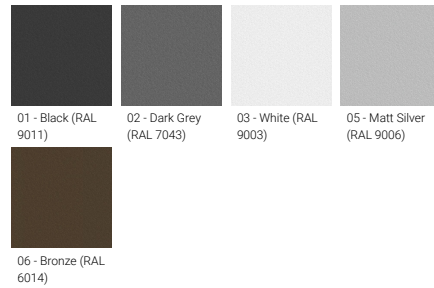

Product colour