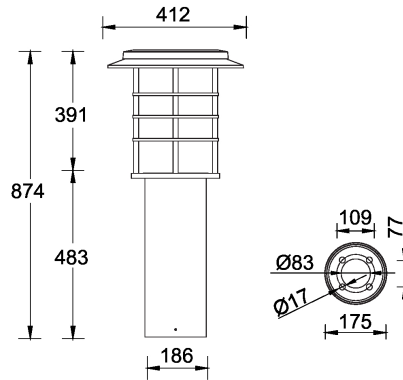

FORREY 4 (FOR-10082)

Technical information

Material	Aluminium
Light source	1 COB
Power	48 W
Lumen	3234 - 3527 lm
Efficacy	68 - 74 lm/W
Driver option	Integral control gear
Driver	Constant current (CC)
Input voltage	220-240 V 50/60 Hz

Optic	T2, T3, T4, T5
Optic value	140°x100°, 132°x103°, 137°x117°, 73°
CCT / CRI	3000K CRI80, 4000K CRI80
Dimming type	On/Off, 1-10V, DALI
Product colours	Black, Dark Grey, White, Matt Silver, Bronze, Concrete - Urban, Softscape - Urban, Stone - Urban, Corten - Urban, Oak - Woodland, Walnut - Woodland, Pine - Woodland
Weight	12.3 kg
Operating temperature	-20 °C to 40 °C
Cable	One IP68 connector supplied with 0.2 m of 3x1.0 sqmm outdoor cable

Through wiring	Single cable entry
Lens / Reflector / Optic	White coated aluminium reflector on the top of luminaire, High-efficiency PMMA lens
MacAdam Ellipse	3 SDCM
Lifetime L90B10 (hours)	> 50,700
Lifetime L80B10 (hours)	> 63,500
Lifetime L80B50 (hours)	> 63,500
Variants (DALI)	Compatible with EN/ IEC 60598-2-22: Suitable for emergency installations as central supply, non-maintained (Z0)

FOR-10082