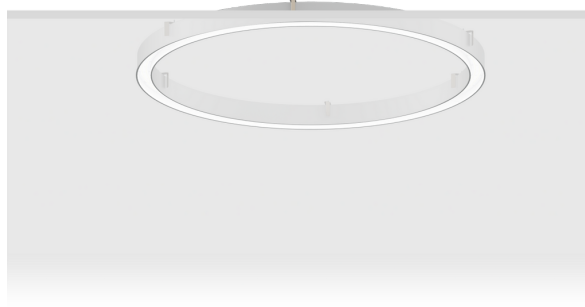

GAVLE 2 (GAV-80344)

Product description

Down - 110x90 mm - 2500 mm - RGBW DMX

microPrim™

Luminaire Structure

- Extruded aluminium bended profile with powder coating
- Passive thermal management
- Stainless steel fasteners in grade 304 with zinc flake coating (ZFC)
- Opal PMMA diffuser (UGR <19) for glare control
- Integral control gear
- Stainless steel brackets and screws for mounting
- Wireless control available through Bluetooth connection
- Daylight and occupancy sensor options
- Down light distribution only

Optic

0

Product colour

01 - Black (RAL 9011) 03 - White (RAL 9003) 05 - Matt Silver (RAL 9006)

Special finishes upon request

SU01 - Concrete - Urban SU02 - Softscape - Urban SU03 - Stone - Urban SU04 - Corten - Urban

SW01 - Oak - Woodland SW02 - Walnut - Woodland SW03 - Pine - Woodland

GAVLE 2 (GAV-80344)

Technical information

Material	Aluminium
Light source	6912 LED
Power	240 W
Lumen	9359 lm
Efficacy	39 lm/W
Driver option	Integral control gear