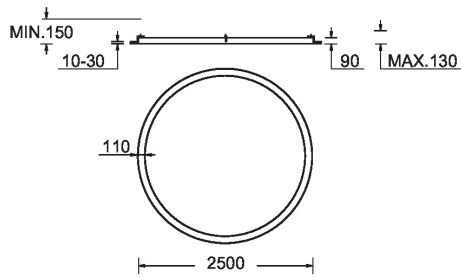

GAVLE 2 (GAV-80344)

Technical information

Material	Aluminium
Light source	6912 LED
Power	240 W
Lumen	9359 lm
Efficacy	39 lm/W
Driver option	Integral control gear

Driver	Constant current (CC)
Input voltage	220-240 V 50/60 Hz
Optic	0
Optic value	102°
CCT / CRI	RGBW30, RGBW40
Dimming type	DMX, DMX/RDM

Product colours	Black, White, Matt Silver, Concrete - Urban, Softscape - Urban, Stone - Urban, Corten - Urban, Oak - Woodland, Walnut - Woodland, Pine - Woodland
Weight	26.3 kg
Operating temperature	-20 °C to 40 °C
Variants (DMX/RDM)	Compatible with EN/ IEC 60598-2-22: Suitable for emergency installations as central supply, non-maintained (Z0)

GAV-80344