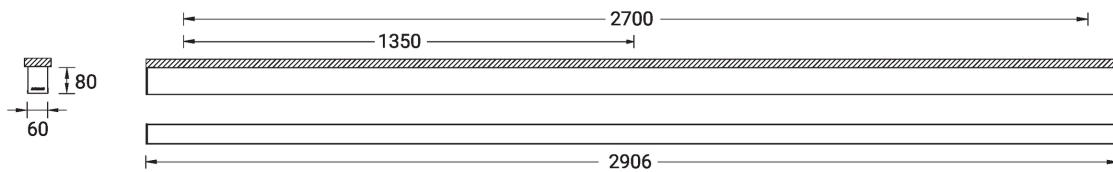

NYBRO 6 (NYB-80662)

Technical information

Material	Aluminium	Input voltage	220-240 V 50/60 Hz	Operating temperature	-20 °C to 40 °C
Light source	360 LED	Optic	O, P	MacAdam Ellipse	3 SDCM
Power	62 W	Optic value	Opal, Micro-prismatic	Lifetime L90B10 (hours)	> 23,000
Lumen	6074 - 7636 lm	CCT / CRI	3000K CRI80, 4000K CRI80	Lifetime L80B10 (hours)	> 45,000
Efficacy	98 - 123 lm/W	Dimming type	On/Off, DALI	Lifetime L80B50 (hours)	> 50,000
Driver option	Integral control gear	Product colours	Black, White, Matt Silver, Concrete - Urban, Softscape - Urban, Stone - Urban, Corten - Urban, Oak - Woodland, Walnut - Woodland, Pine - Woodland	Variants (On/Off, DALI)	Compatible with EN/ IEC 60598-2-22: Suitable for emergency installations as central supply, non-maintained (Z0)
Driver	Constant current (CC)				
		Weight	8.1 kg		

NYB-80662