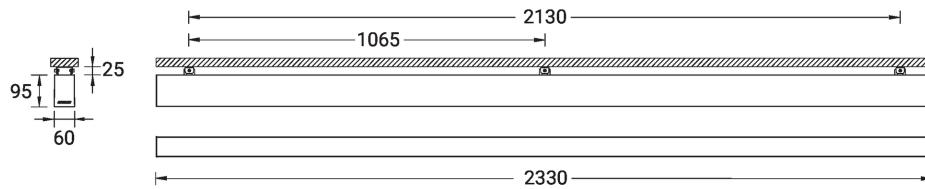

NYBRO 6 (NYB-80754)

Technical information

Material	Aluminium	Input voltage	220-240 V 50/60 Hz	Operating temperature	-20 °C to 40 °C
Light source	288 & 276 LED	Optic	O, P	MacAdam Ellipse	3 SDCM
Power	124 W	Optic value	Opal, Micro-prismatic	Lifetime L90B10 (hours)	> 23,000
Lumen	13242 lm	CCT / CRI	TW (2700K - 6500K)	Lifetime L80B10 (hours)	> 45,000
Efficacy	107 lm/W	Dimming type	DALI	Lifetime L80B50 (hours)	> 50,000
Driver option	Integral control gear	Product colours	Black, White, Matt Silver, Concrete - Urban, Softscape - Urban, Stone - Urban, Corten - Urban, Oak - Woodland, Walnut - Woodland, Pine - Woodland	Variants (DALI)	Compatible with EN/ IEC 60598-2-22: Suitable for emergency installations as central supply, non-maintained (Z0)
Driver	Constant current (CC)				
		Weight	9.5 kg		

NYB-80754