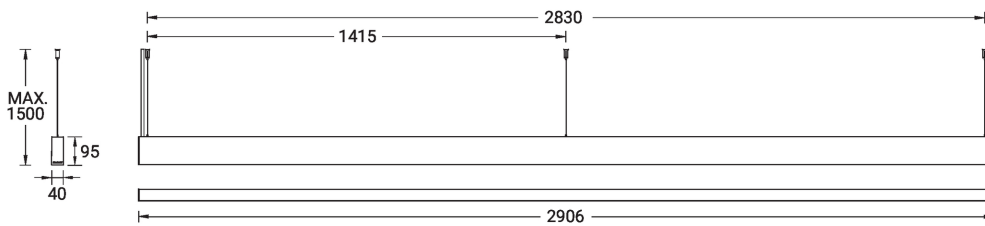

Optic

Product colour

Special finishes upon request

NYBRO 9 (NYB-90164)

Technical information

Material	Aluminium	Input voltage	220-240 V 50/60 Hz	Operating temperature	-20 °C to 40 °C
Light source	360 & 348 LED	Optic	O, P	MacAdam Ellipse	3 SDCM
Power	124 W	Optic value	Opal, Micro-prismatic	Lifetime L90B10 (hours)	> 23,000
Lumen	13441 lm	CCT / CRI	TW (2700K - 6500K)	Lifetime L80B10 (hours)	> 45,000
Efficacy	1,222 lm/W	Dimming type	DALI	Lifetime L80B50 (hours)	> 50,000
Driver option	Integral control gear	Product colours	Black, White, Matt Silver, Concrete - Urban, Softscape - Urban, Stone - Urban, Corten - Urban, Oak - Woodland, Walnut - Woodland, Pine - Woodland	Variants (DALI)	Compatible with EN/ IEC 60598-2-22: Suitable for emergency installations as central supply, non-maintained (Z0)
Driver	Constant current (CC)				
		Weight	8.5 kg		

NYB-90164

NYBRO 9 (NYB-90164)**Accessory**

Continuous-coupler bracket
(40/50 mm Down profile)
A81881

Supply cable surface mounting
box
A80981

Integrated track - 3 phase - DALI
for NYBRO
A81491

Integrated track - 3 phase - On-
off for NYBRO
A81391