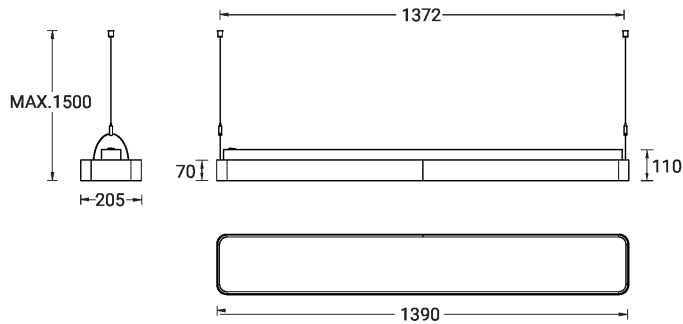

PITTSFIELD 4 (PIT-90125)

Technical information

Material	Aluminium
Light source	2304 & 1344 LED
Power	114 W
Lumen	3388 lm
Driver option	Integral control gear
Driver	Constant current (CC)
Input voltage	220-240 V 50/60 Hz

Optic	O, P
Optic value	107°, 93°
Optic (2nd)	O
Optic (2nd) value	105°
CCT / CRI	RGBW30, RGBW40
Dimming type	DMX, DMX/RDM
Product colours	Black, White, Matt Silver, Concrete - Urban, Softscape - Urban, Stone - Urban, Corten - Urban, Oak - Woodland, Walnut - Woodland, Pine - Woodland

Weight	6.4 kg
Operating temperature	-20 °C to 40 °C
MacAdam Ellipse	3 SDCM
Lifetime L90B10 (hours)	> 23,000
Lifetime L80B10 (hours)	> 45,000
Lifetime L80B50 (hours)	> 50,000
Variants (DMX)	Compatible with EN/ IEC 60598-2-22: Suitable for emergency installations as central supply, non-maintained (Z0)

PIT-90125