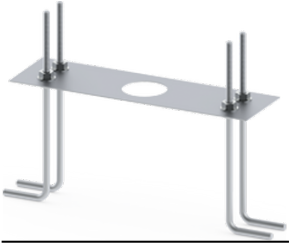

ABACUS 5 (AB-10071)

Accessory

Anchor bolt
A12091