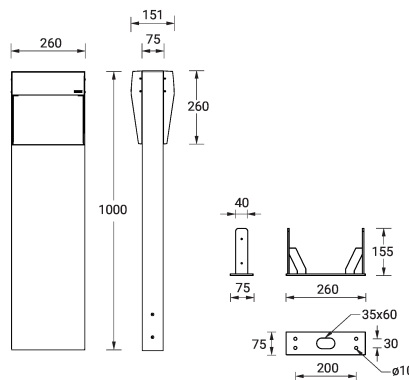

ABACUS 5 (AB-10071)

Technical information

Material	Aluminium
Light source	2 x 30 LED
Power	22 W
Lumen	3060 - 3132 lm
Efficacy	139 - 142 lm/W
Driver option	Integral control gear
Driver	Constant current (CC)
Input voltage	220-240 V 50/60 Hz
Optic	G

Optic value	102°x 70°
CCT / CRI	3000K CRI80, 4000K CRI80
Bug	B1-U2-G1
ULR	2%
ULOR	2%
CIE flux code n°3	96
Dimming type	On/Off
Product colours	Black, Dark Grey, White, Matt Silver, Bronze, Concrete - Urban, Softscape - Urban, Stone - Urban, Corten - Urban, Oak - Woodland, Walnut - Woodland, Pine - Woodland
Weight	10.2 kg

Operating temperature	-20 °C to 40 °C
Cable	One IP68 connector supplied with 0.2 m of 3x1.0 sqmm outdoor cable
Through wiring	Single cable entry
Lens / Reflector / Optic	Frosted glass diffuser
MacAdam Ellipse	3 SDCM
Lifetime L90B10 (hours)	> 23,000
Lifetime L80B10 (hours)	> 45,000
Lifetime L80B50 (hours)	> 49,000
Variants (On/Off)	Compatible with EN/ IEC 60598-2-22: Suitable for emergency installations as central supply, non-maintained (Z0)

AB-10071