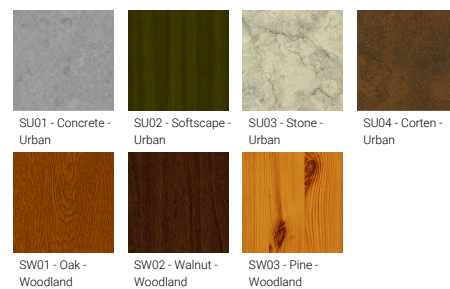

Special finishes upon request