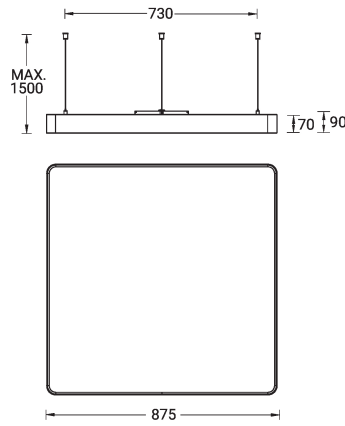

ARDEN 4 (ARD-90045)

Technical information

Material	Aluminium
Light source	6048 LED
Power	189 W
Lumen	5716 lm
Efficacy	30 lm/W
Driver option	Integral control gear

Driver	Constant current (CC)
Input voltage	220-240 V 50/60 Hz
Optic	O, P
Optic value	108°, 93°
CCT / CRI	RGBW40
Dimming type	DMX, DMX/RDM

Product colours	Black, White, Matt Silver, Concrete - Urban, Softscape - Urban, Stone - Urban, Corten - Urban, Oak - Woodland, Walnut - Woodland, Pine - Woodland
Weight	12.1 kg
Operating temperature	-20 °C to 40 °C
Lens / Reflector / Optic	PMMA diffuser with Opal (UGR <19) and micro prismatic (UGR <13) options for better glare control
Variants (DMX/RDM)	Compatible with EN/ IEC 60598-2-22: Suitable for emergency installations as central supply, non-maintained (Z0)

ARD-90045