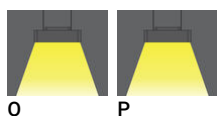

ARDEN 4 (ARD-90045)

Product description

Down - 875 mm - RGBW DMX

microPrim™

Luminaire Structure

- Extruded aluminium bended profile with powder coating
- Passive thermal management
- Stainless steel fasteners in grade 304 with zinc flake coating (ZFC)
- PMMA diffuser with Opal (UGR <19) and micro prismatic (UGR <13) options for better glare control

- Integral control gear
- Stainless steel, adjustable, suspension (1.5 m) complete with electrical wires in white for mounting
- Up and down light distribution options
- Wireless control available through Bluetooth connection

- Daylight and occupancy sensor options
- Emergency module (1 or 3 hours) is available upon request with 3 options (BASIC, SELF-TEST, PRO-DALI)

Optic

Product colour

Special finishes upon request