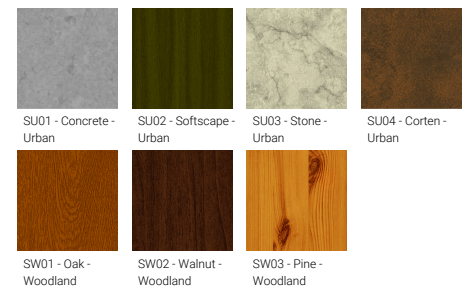

Special finishes upon request