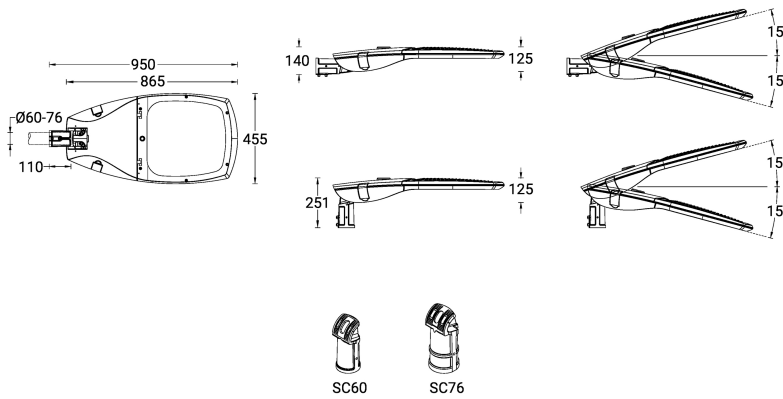

BILLUND 3 (BIU-90023-LC)

Technical information

Material	Aluminium
Light source	96 LED
Power	191 W
Lumen	22887 - 28908 lm
Efficacy	120 - 151 lm/W
Driver option	Integral control gear
Driver	Constant current (CC)
Input voltage	220-240 V 50/60 Hz

Optic	T1, T2, T3, T4, T5
Optic value	138°x125°, 140°x63°, 133°x66°, 111°x65°, 92°x121°
CCT / CRI	2700K CRI70, 3000K CRI70, 4000K CRI70
Bug	B3-U0-G3, B4-U0-G4, B5-U0-G1, B5-U0-G2
ULR	<1%
ULOR	<1%
CIE flux code n°3	100, 96, 97
Dimming type	DALI

Product colours	Black, Dark Grey, White, Matt Silver, Bronze, Concrete - Urban, Softscape - Urban, Stone - Urban, Corten - Urban, Oak - Woodland, Walnut - Woodland, Pine - Woodland
Weight	14.3 kg
Operating temperature	-20 °C to 40 °C
EPA (m2)	0.087
Cable	One IP68 connector supplied with 0.3 m of 3x1.0 sqmm outdoor cable
Through wiring	Single cable entry
Lens / Reflector / Optic	Clear toughened glass, High-efficiency polycarbonate lens
Variants (DALI)	Compatible with EN/ IEC 60598-2-22: Suitable for emergency installations as central supply, non-maintained (Z0)

BIU-90023