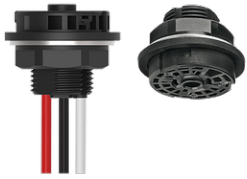

**BILLUND 3** (BIU-90023-LC)

**Product description**

Large - LIGHTCONNECT™

**Luminaire Structure**

- Die-cast aluminium housing
- Pre-treated before powder coating ensuring high corrosion resistance
- Thermal heat dissipation body
- Single cable entry
- One IP68 connector supplied with 0.3 m of 3x1.0 sqmm outdoor cable
- Stainless steel fasteners in grade 304 with zinc flake coating (ZFC)
- Durable silicone rubber gasket
- Clear toughened glass
- High-efficiency polycarbonate lens
- Integral control gear
- Surge protection 10kV
- Constant lumen output (CLO) and Night-time dimming options

<b>Product colours</b>	Black, Dark Grey, White, Matt Silver, Bronze, Concrete - Urban, Softscape - Urban, Stone - Urban, Corten - Urban, Oak - Woodland, Walnut - Woodland, Pine - Woodland
<b>Weight</b>	14.3 kg
<b>Operating temperature</b>	-20 °C to 40 °C
<b>EPA (m2)</b>	0.087
<b>Cable</b>	One IP68 connector supplied with 0.3 m of 3x1.0 sqmm outdoor cable
<b>Through wiring</b>	Single cable entry
<b>Lens / Reflector / Optic</b>	Clear toughened glass, High-efficiency polycarbonate lens
<b>Variants (DALI)</b>	Compatible with EN/ IEC 60598-2-22: Suitable for emergency installations as central supply, non-maintained (Z0)

BIU-90023

**BILLUND 3** (BIU-90023-LC)**Accessory**

NEMA 7 socket  
**A90891**

Zhaga Book 18 socket (Up)  
**A90991-U**

Motion sensor - PIR - DALI - Up  
to 3 m  
**A91691-L2**

Motion sensor - PIR - DALI - Up  
to 12 m  
**A91691-L7**

Zhaga Book 18 socket (Down)  
**A90991-D**

DALI Control System  
**Control-DALI**