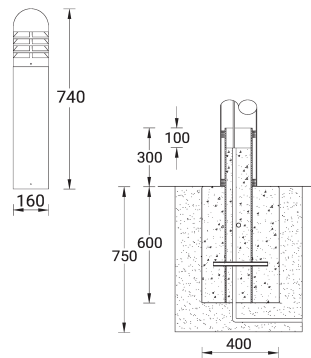

CONCORD 1 (CN-10236-1-SB)

Technical information

Light source	1 COB
Power	41 W
Lumen	922 - 927 lm
Efficacy	22 - 23 lm/W
Driver option	Integral control gear
Driver	Constant current (CC)
Input voltage	220-240 V 50/60 Hz
Optic	G

Optic value	137°x 114°
CCT / CRI	3000K CRI80, 4000K CRI80
Bug	B1-U0-G0
ULR	1%
ULOR	1%
CIE flux code n°3	95
Dimming type	On/Off, 1-10V, DALI
Product colours	Black, Dark Grey, White, Matt Silver, Bronze, Concrete - Urban, Softscape - Urban, Stone - Urban, Corten - Urban, Oak - Woodland, Walnut - Woodland, Pine - Woodland

Weight	26.8 kg
Operating temperature	-20 °C to 40 °C
Cable	One IP68 connector supplied with 0.2 m of 3x1.0 sqmm outdoor cable
Through wiring	Single cable entry
Lens / Reflector / Optic	Opal toughened glass diffuser
Variants (1-10V, DALI)	Compatible with EN/ IEC 60598-2-22: Suitable for emergency installations as central supply, non-maintained (Z0)

CN-10236-1-SB