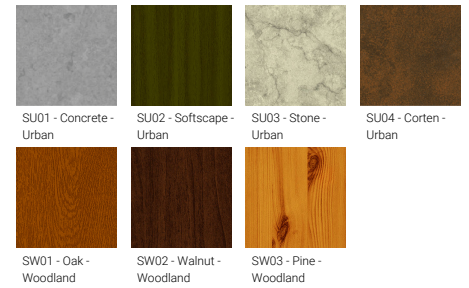

**FORREY 6 (FOR-10072)**

**Product description**

Ø160 - 1129 mm - With louver & opal diffuser

microPrim™

**Luminaire Structure**

- Die-cast aluminium housing and frame
- Extruded aluminium column
- Pre-treated before powder coating ensuring high corrosion resistance
- Models with shade will have colour white coating at inside of shade luminaire and outside surface coating according to colour of luminaire
- Single cable entry
- One IP68 connector supplied with 0.2 m of 3x1.0 sqmm outdoor cable
- Stainless steel fasteners in grade 304 with zinc flake coating (ZFC)
- Durable silicone rubber gasket
- Opal UV-stabilised polycarbonate diffuser
- Integral control gear
- FORREY luminaires with opal lens and colder than 3000K CCT do not meet the IDA certification requirements

**Optic**

G

**Product colour**

**Special finishes upon request**

**FORREY 6 (FOR-10072)**

**Technical information**

<b>Material</b>	Aluminium
<b>Light source</b>	160 LED
<b>Power</b>	50 W
<b>Lumen</b>	3279 - 3526 lm
<b>Efficacy</b>	65 - 70 lm/W
<b>Driver option</b>	Integral control gear
<b>Driver</b>	Constant current (CC)
<b>Input voltage</b>	220-240 V 50/60 Hz
<b>Optic</b>	G

<b>Optic value</b>	360°
<b>CCT / CRI</b>	3000K CRI80, 4000K CRI80
<b>Bug</b>	B1-U5-G3
<b>ULR</b>	48%
<b>ULOR</b>	48%
<b>CIE flux code n°3</b>	61
<b>Dimming type</b>	On/Off, 1-10V, DALI
<b>Product colours</b>	Black, Dark Grey, White, Matt Silver, Bronze, Concrete - Urban, Softscape - Urban, Stone - Urban, Corten - Urban, Oak - Woodland, Walnut - Woodland, Pine - Woodland
<b>Weight</b>	11.2 kg