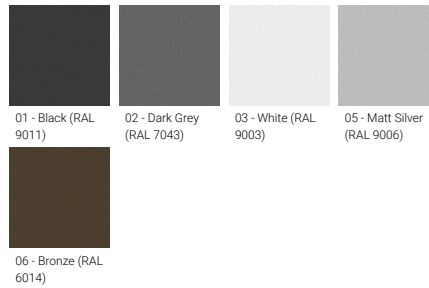

**FORREY 6 (FOR-10072)**

**Product description**

Ø160 - 1129 mm - With louver & opal diffuser

microPrim™

**Luminaire Structure**

- Die-cast aluminium housing and frame
- Extruded aluminium column
- Pre-treated before powder coating ensuring high corrosion resistance
- Models with shade will have colour white coating at inside of shade luminaire and outside surface coating according to colour of luminaire
- Single cable entry
- One IP68 connector supplied with 0.2 m of 3x1.0 sqmm outdoor cable
- Stainless steel fasteners in grade 304 with zinc flake coating (ZFC)
- Durable silicone rubber gasket
- Opal UV-stabilised polycarbonate diffuser
- Integral control gear
- FORREY luminaires with opal lens and colder than 3000K CCT do not meet the IDA certification requirements

**Optic**

G

**Product colour**

**Special finishes upon request**

**FORREY 6 (FOR-10072)**

**Technical information**

<b>Material</b>	Aluminium
<b>Light source</b>	160 LED
<b>Power</b>	50 W
<b>Lumen</b>	3279 - 3526 lm
<b>Efficacy</b>	65 - 70 lm/W
<b>Driver option</b>	Integral control gear
<b>Driver</b>	Constant current (CC)
<b>Input voltage</b>	220-240 V 50/60 Hz
<b>Optic</b>	G

<b>Optic value</b>	360°
<b>CCT / CRI</b>	3000K CRI80, 4000K CRI80
<b>Bug</b>	B1-U5-G3
<b>ULR</b>	48%
<b>ULOR</b>	48%
<b>CIE flux code n°3</b>	61
<b>Dimming type</b>	On/Off, 1-10V, DALI
<b>Product colours</b>	Black, Dark Grey, White, Matt Silver, Bronze, Concrete - Urban, Softscape - Urban, Stone - Urban, Corten - Urban, Oak - Woodland, Walnut - Woodland, Pine - Woodland
<b>Weight</b>	11.2 kg