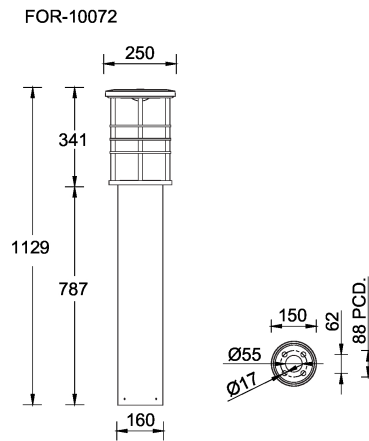

FORREY 6 (FOR-10072)

Technical information

Material	Aluminium
Light source	160 LED
Power	50 W
Lumen	3279 - 3526 lm
Efficacy	65 - 70 lm/W
Driver option	Integral control gear
Driver	Constant current (CC)
Input voltage	220-240 V 50/60 Hz
Optic	G

Optic value	360°
CCT / CRI	3000K CRI80, 4000K CRI80
Bug	B1-U5-G3
ULR	48%
ULOR	48%
CIE flux code n°3	61
Dimming type	On/Off, 1-10V, DALI
Product colours	Black, Dark Grey, White, Matt Silver, Bronze, Concrete - Urban, Softscape - Urban, Stone - Urban, Corten - Urban, Oak - Woodland, Walnut - Woodland, Pine - Woodland
Weight	11.2 kg

Operating temperature	-20 °C to 40 °C
Cable	One IP68 connector supplied with 0.2 m of 3x1.0 sqmm outdoor cable
Through wiring	Single cable entry
Lens / Reflector / Optic	Opal UV-stabilised polycarbonate diffuser
MacAdam Ellipse	3 SDCM
Lifetime L90B10 (hours)	> 23,000
Lifetime L80B10 (hours)	> 45,000
Lifetime L80B50 (hours)	> 49,000
Variants (DALI)	Compatible with EN/ IEC 60598-2-22: Suitable for emergency installations as central supply, non-maintained (Z0)