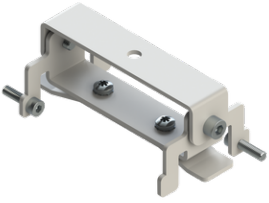

GAVLE 4 (GAV-80443)

Product description

Down - 100x90 mm - 2500 mm - RGBW

microPrim™

Luminaire Structure

- Extruded aluminium bended profile with powder coating
- Passive thermal management
- Stainless steel fasteners in grade 304 with zinc flake coating (ZFC)
- Opal PMMA diffuser (UGR <19) for glare control
- Integral control gear
- Steel brackets for ceiling down mounting option
- Up and down light distribution options
- Wireless control available through Bluetooth connection

Optic

Product colour

Special finishes upon request

GAVLE 4 (GAV-80443)

Technical information

Material	Aluminium
Light source	6912 LED
Power	240 W
Lumen	9378 lm
Efficacy	39 lm/W
Driver option	Integral control gear

GAV-80443

GAVLE 4 (GAV-80443)**Accessory**

Ceiling-mounting bracket (60
mm profile)
A81481

Xpress wireless switch
A90591

DALI Control System
Control-DALI
