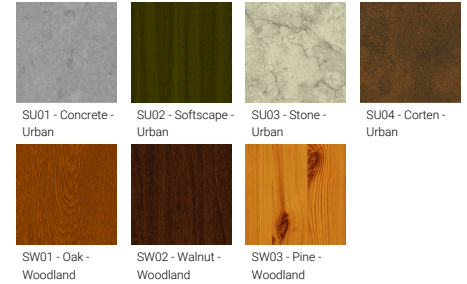

GAVLE 4 (GAV-80443)

Product description

Down - 100x90 mm - 2500 mm - RGBW

microPrim™

Luminaire Structure

- Extruded aluminium bended profile with powder coating
- Passive thermal management
- Stainless steel fasteners in grade 304 with zinc flake coating (ZFC)
- Opal PMMA diffuser (UGR <19) for glare control
- Integral control gear
- Steel brackets for ceiling down mounting option
- Up and down light distribution options
- Wireless control available through Bluetooth connection

Optic

Product colour

Special finishes upon request

GAVLE 4 (GAV-80443)

Technical information

Material	Aluminium
Light source	6912 LED
Power	240 W
Lumen	9378 lm
Efficacy	39 lm/W
Driver option	Integral control gear