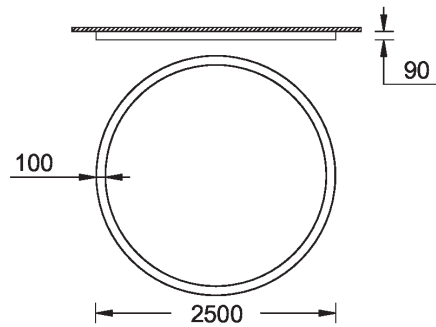

GAVLE 4 (GAV-80443)

Technical information

Material	Aluminium
Light source	6912 LED
Power	240 W
Lumen	9378 lm
Efficacy	39 lm/W
Driver option	Integral control gear

Driver	Constant current (CC)
Input voltage	220-240 V 50/60 Hz
Optic	0
Optic value	Opal
CCT / CRI	RGBW40
Dimming type	Bluetooth

Product colours	Black, White, Matt Silver, Concrete - Urban, Softscape - Urban, Stone - Urban, Corten - Urban, Oak - Woodland, Walnut - Woodland, Pine - Woodland
Weight	25.5 kg
Operating temperature	-20 °C to 40 °C
Variants (Bluetooth)	Compatible with EN/ IEC 60598-2-22: Suitable for emergency installations as central supply, non-maintained (Z0)

GAV-80443