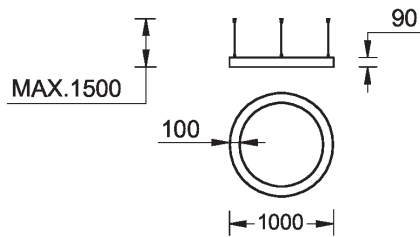

GAVLE 6 (GAV-90213)

Technical information

Material	Aluminium
Light source	2688 LED
Power	93 W
Lumen	3470 lm
Efficacy	37 lm/W
Driver option	Remote driver (included)

Driver	Constant current (CC)
Input voltage	220-240 V 50/60 Hz
Optic	0
Optic value	Opal
CCT / CRI	RGBW40
Dimming type	Bluetooth

Product colours	Black, White, Matt Silver, Concrete - Urban, Softscape - Urban, Stone - Urban, Corten - Urban, Oak - Woodland, Walnut - Woodland, Pine - Woodland
Weight	9.3 kg
Operating temperature	-20 °C to 40 °C
Variants (Bluetooth)	Compatible with EN/ IEC 60598-2-22: Suitable for emergency installations as central supply, non-maintained (Z0)

Gavle 1000