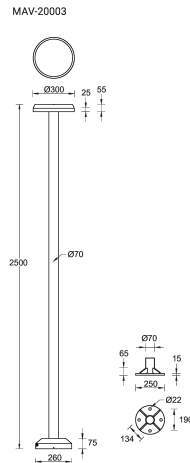

**MARVEL 1** (MAV-20003)

**Product description**

Ø70 mm - Supplied with specific 2.5 m cylindrical, straight aluminium pole: APD125070-MARVEL - Optic 180°

microPrim™

**Luminaire Structure**

- Die-cast aluminium housing
- Extruded aluminium column
- Pre-treated before powder coating ensuring high corrosion resistance
- Single cable entry
- One IP68 connector supplied with 0.2 m of 3x1.0 sqmm outdoor cable
- Stainless steel fasteners in grade 304 with zinc flake coating (ZFC)
- Durable silicone rubber gasket
- High-efficiency PMMA lens
- Clear toughened glass
- Integral control gear

**Optic**

G

**Product colour**

**Special finishes upon request**

**MARVEL 1 (MAV-20003)**

**Technical information**

<b>Material</b>	Aluminium
<b>Light source</b>	12 LED
<b>Power</b>	20 W
<b>Lumen</b>	2164 - 2278 lm
<b>Efficacy</b>	108 - 114 lm/W
<b>Driver option</b>	Integral control gear
<b>Driver</b>	Constant current (CC)
<b>Input voltage</b>	220-240 V 50/60 Hz

**MARVEL 1** (MAV-20003)**Accessory**

---

---

Root mount kit  
**A24391**

---

**Pole (required)**

---

---

2.5 m - Cylindrical, straight  
aluminium pole for MARVEL  
**APD125070-MARVEL**

---