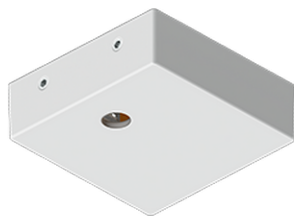

Supply cable surface mounting
box
A80981

Xpress wireless switch
A90591