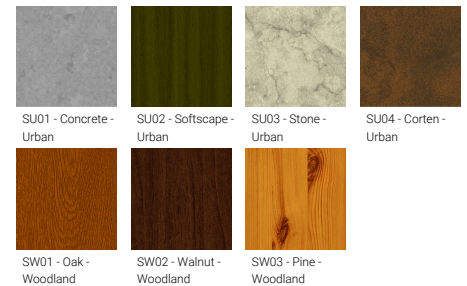

**Optic**

**Product colour**

**Special finishes upon request**

**NYBRO 10 (NYB-90212)**

**Technical information**

<b>Material</b>	Aluminium
<b>Light source</b>	108 LED
<b>Power</b>	19 W
<b>Lumen</b>	1822 - 2291 lm
<b>Efficacy</b>	96 - 121 lm/W
<b>Driver option</b>	Integral control gear
<b>Driver</b>	Constant current (CC)

<b>Input voltage</b>	220-240 V 50/60 Hz
<b>Optic</b>	O, P
<b>Optic value</b>	Opal, Micro-prismatic
<b>CCT / CRI</b>	3000K CRI80, 4000K CRI80
<b>Dimming type</b>	On/Off, 1-10V, DALI
<b>Product colours</b>	Black, White, Matt Silver, Concrete - Urban, Softscape - Urban, Stone - Urban, Corten - Urban, Oak - Woodland, Walnut - Woodland, Pine - Woodland
<b>Weight</b>	2.9 kg