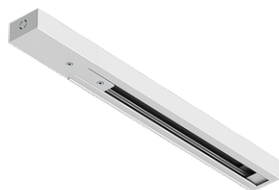

**NYBRO 10 (NYB-90212)**

**Product description**

Down - 60x80 mm - 890 mm

microPrim™

**Luminaire Structure**

- Die-cast aluminium end-caps and extruded aluminium profile with powder coating
- Passive thermal management
- Single cable entry
- Stainless steel fasteners in grade 304 with zinc flake coating (ZFC)
- Durable silicone rubber gasket

- PMMA diffuser with Opal (UGR <19) and micro prismatic (UGR <13) options for better glare control
- Integral control gear
- Stainless steel brackets and screws for mounting
- Up and down light distribution options
- Wireless control available through Bluetooth connection

NYB-90212

**NYBRO 10 (NYB-90212)****Accessory**

Continuous-coupler bracket  
(60/70 mm Down & 60 mm  
Down & Up profile)  
**A81581**

Supply cable surface mounting  
box  
**A80981**

Wireless bluetooth converter  
**A90291**

Xpress wireless switch  
**A90591**

Integrated track - 3 phase - DALI  
for NYBRO  
**A81491**

Integrated track - 3 phase - On-  
off for NYBRO  
**A81391**

DALI Control System  
**Control-DALI**