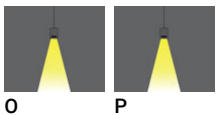

NYBRO 10 (NYB-90212)

Product description

Down - 60x80 mm - 890 mm

microPrim™

Luminaire Structure

- Die-cast aluminium end-caps and extruded aluminium profile with powder coating
- Passive thermal management
- Single cable entry
- Stainless steel fasteners in grade 304 with zinc flake coating (ZFC)
- Durable silicone rubber gasket

- PMMA diffuser with Opal (UGR <19) and micro prismatic (UGR <13) options for better glare control
- Integral control gear
- Stainless steel brackets and screws for mounting
- Up and down light distribution options
- Wireless control available through Bluetooth connection

- Daylight and occupancy sensor options
- Emergency module (1 or 3 hours) is available upon request with 3 options (BASIC, SELF-TEST, PRO-DALI)
- Track can be integrated into NYBRO products upon request and upon receipt of design drawings

Optic

Product colour

Special finishes upon request