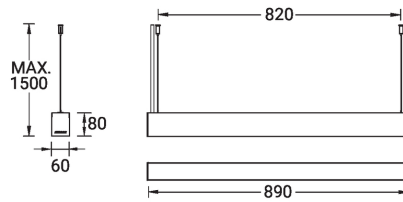

NYBRO 10 (NYB-90212)

Technical information

Material	Aluminium
Light source	108 LED
Power	19 W
Lumen	1822 - 2291 lm
Efficacy	96 - 121 lm/W
Driver option	Integral control gear
Driver	Constant current (CC)

Input voltage	220-240 V 50/60 Hz
Optic	O, P
Optic value	Opal, Micro-prismatic
CCT / CRI	3000K CRI80, 4000K CRI80
Dimming type	On/Off, 1-10V, DALI
Product colours	Black, White, Matt Silver, Concrete - Urban, Softscape - Urban, Stone - Urban, Corten - Urban, Oak - Woodland, Walnut - Woodland, Pine - Woodland
Weight	2.9 kg

Operating temperature	-20 °C to 40 °C
MacAdam Ellipse	3 SDCM
Lifetime L90B10 (hours)	> 23,000
Lifetime L80B10 (hours)	> 45,000
Lifetime L80B50 (hours)	> 50,000
Variants (1-10V, DALI)	Compatible with EN/ IEC 60598-2-22: Suitable for emergency installations as central supply, non- maintained (Z0)

NYB-90212