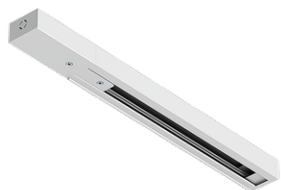

**NYBRO 10 (NYB-90212)**

**Product description**

Down - 60x80 mm - 890 mm

microPrim™

**Luminaire Structure**

- Die-cast aluminium end-caps and extruded aluminium profile with powder coating
- Passive thermal management
- Single cable entry
- Stainless steel fasteners in grade 304 with zinc flake coating (ZFC)
- Durable silicone rubber gasket

- PMMA diffuser with Opal (UGR <19) and micro prismatic (UGR <13) options for better glare control
- Integral control gear
- Stainless steel brackets and screws for mounting
- Up and down light distribution options
- Wireless control available through Bluetooth connection

NYB-90212

**NYBRO 10 (NYB-90212)****Accessory**

Continuous-coupler bracket  
(60/70 mm Down & 60 mm  
Down & Up profile)  
**A81581**

Supply cable surface mounting  
box  
**A80981**

Wireless bluetooth converter  
**A90291**

Xpress wireless switch  
**A90591**

Integrated track - 3 phase - DALI  
for NYBRO  
**A81491**

Integrated track - 3 phase - On-  
off for NYBRO  
**A81391**

DALI Control System  
**Control-DALI**