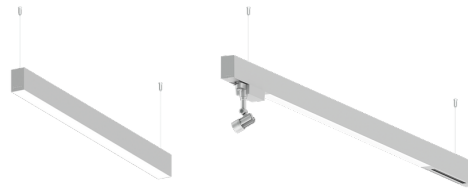

**NYBRO 10 (NYB-90212)**

**Product description**

Down - 60x80 mm - 890 mm

microPrim™

**Luminaire Structure**

- Die-cast aluminium end-caps and extruded aluminium profile with powder coating
- Passive thermal management
- Single cable entry
- Stainless steel fasteners in grade 304 with zinc flake coating (ZFC)
- Durable silicone rubber gasket

- PMMA diffuser with Opal (UGR <19) and micro prismatic (UGR <13) options for better glare control
- Integral control gear
- Stainless steel brackets and screws for mounting
- Up and down light distribution options
- Wireless control available through Bluetooth connection

**Optic**

**Product colour**

**Special finishes upon request**

**NYBRO 10 (NYB-90212)**

**Technical information**

<b>Material</b>	Aluminium
<b>Light source</b>	108 LED
<b>Power</b>	19 W
<b>Lumen</b>	1822 - 2291 lm
<b>Efficacy</b>	96 - 121 lm/W
<b>Driver option</b>	Integral control gear
<b>Driver</b>	Constant current (CC)