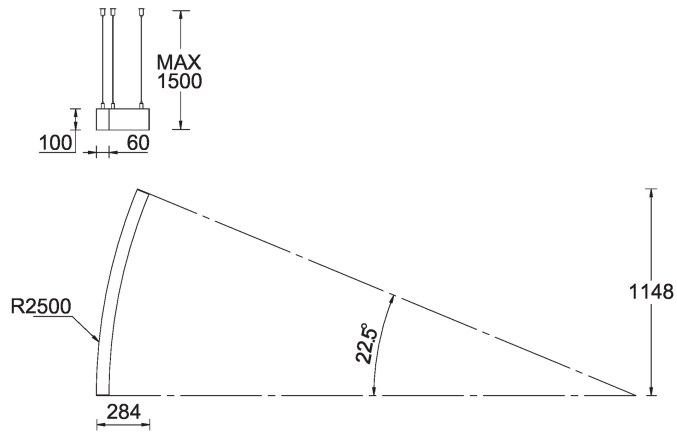

OULU 12 (OUL-90721)

Technical information

Material	Aluminium
Light source	120 & 120 LED
Power	31 W
Lumen	3150 - 3288 lm
Efficacy	102 - 106 lm/W
Driver option	Integral control gear for On/Off (-ND), DALI (-DA). Remote driver is included for 1-10V (-DI)

Driver	Constant current (CC)
Input voltage	220-240 V 50/60 Hz
Optic	0
Optic value	Opal
CCT / CRI	3000K CRI80, 4000K CRI80
Dimming type	On/Off, 1-10V, DALI

Product colours	Black, White, Matt Silver, Concrete - Urban, Softscape - Urban, Stone - Urban, Corten - Urban, Oak - Woodland, Walnut - Woodland, Pine - Woodland
Weight	3.5 kg
Operating temperature	-20 °C to 40 °C
Variants (On/Off, 1-10V, DALI)	Compatible with EN/ IEC 60598-2-22: Suitable for emergency installations as central supply, non-maintained (Z0)

OUL-90721